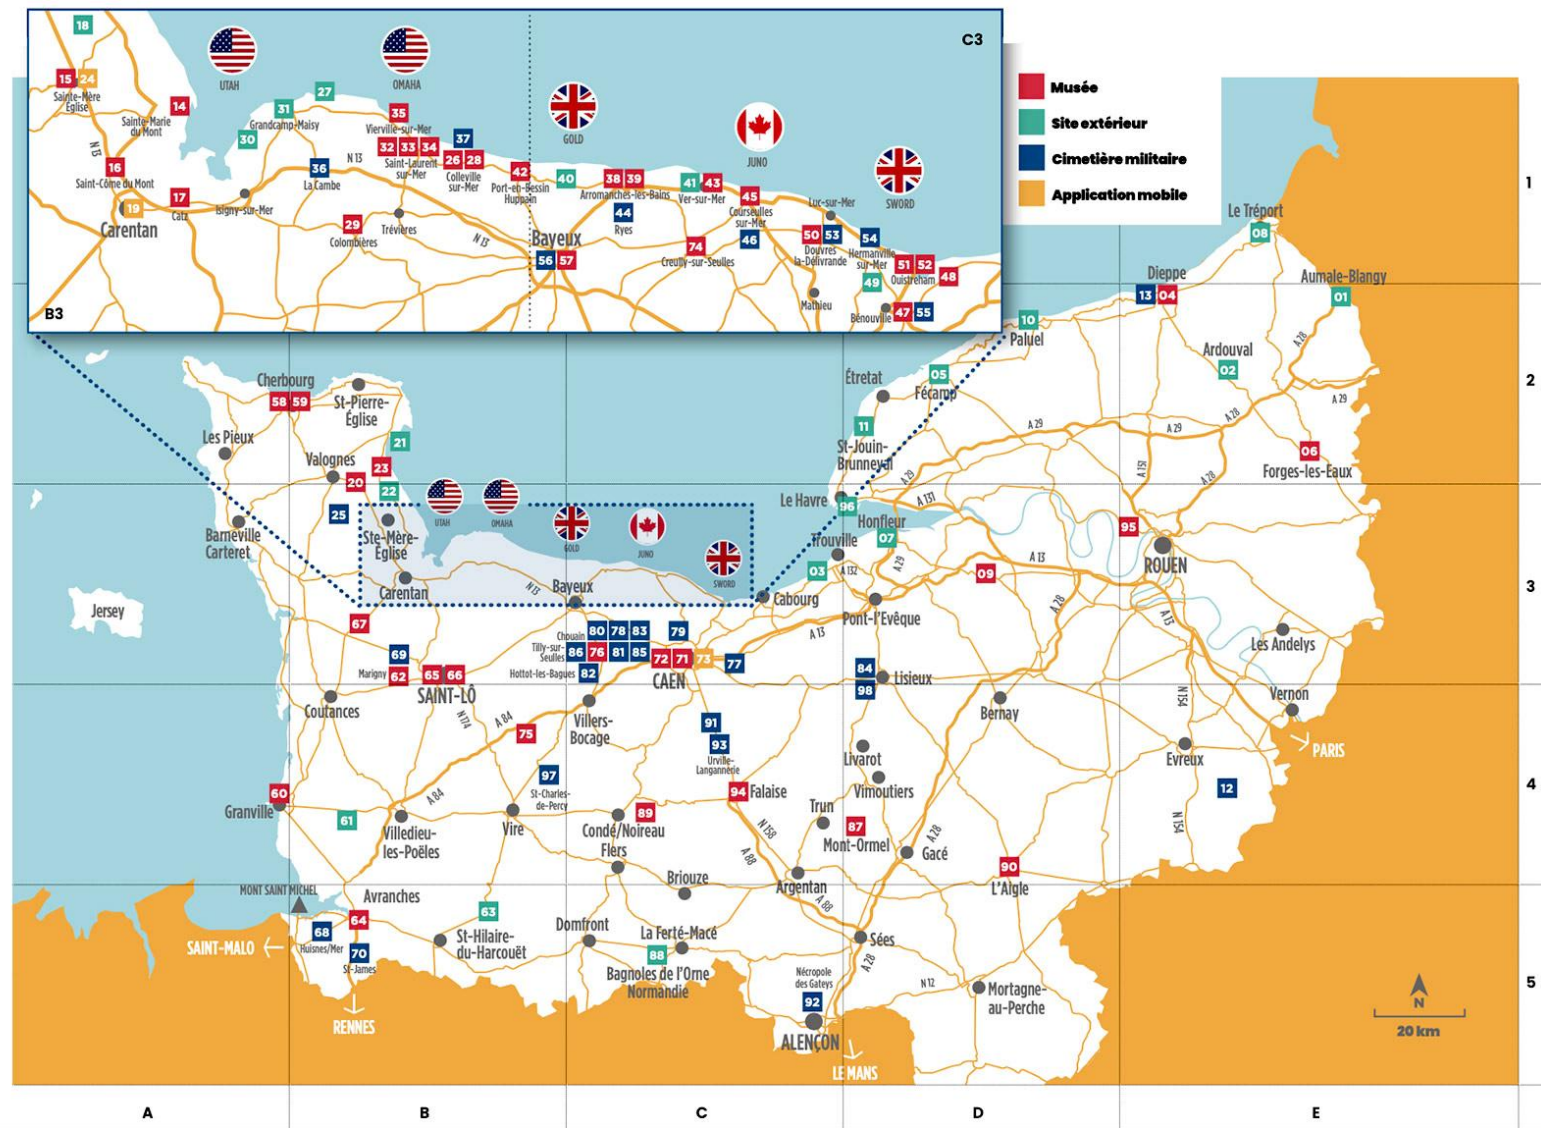

Caen

- The memorial
- The landing day beaches