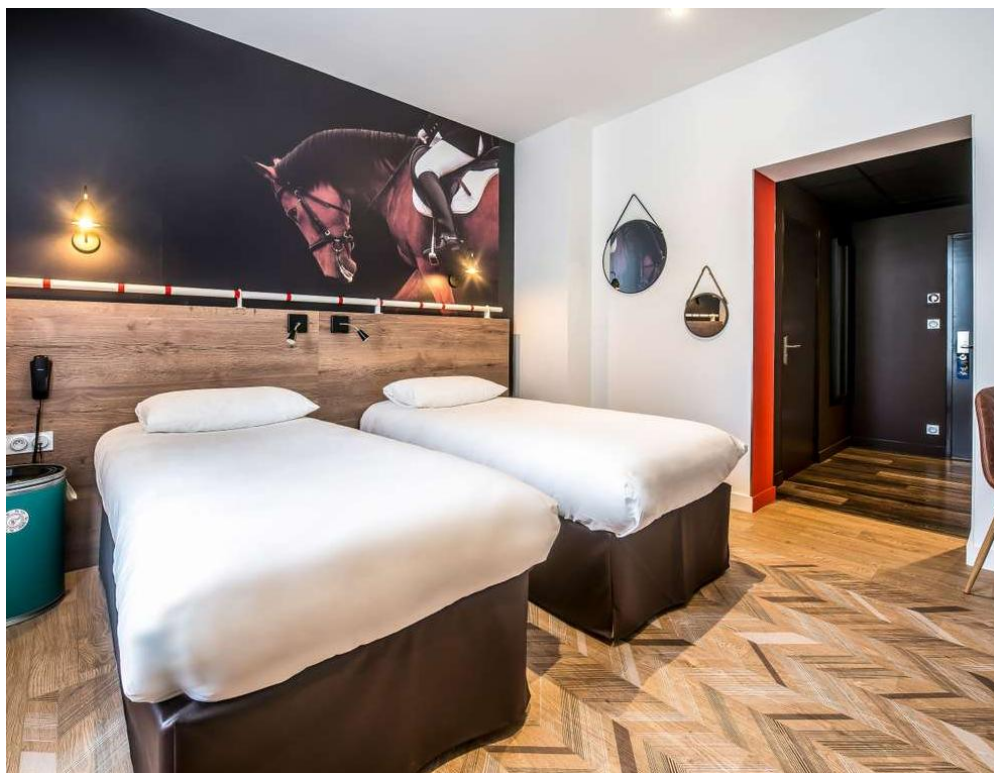

Ibis Styles Saumur Gare Centre

63 Bedrooms (21 twins)

Category	Bedding	Quantity	Max Capacity	Surface Area	Extra Bed / Age Policy	Value Add	Baby Cot	PMR (Accessible Room)
Standard with single bed	1 bed 120 cm	5	1	Between 9 and 10 m²	No	Air-conditioned, hairdryer, towel dryer, telephone, flat-screen TV, Wi-Fi, Canal Plus, shower gel	No	0
Standard double	1 bed 160 cm	38	2	Between 14 and 16 m²	No		No	0
	1 bed 180 cm	4 (including 4 twin rooms)	2	Between 16 and 20 m²	Yes, 1 child under 12 stays free in parents' room subject to availability of an extra bed. Above 12 years old, extra bed costs €10. Breakfast supplement may apply according to brand policy.		Yes, offered on request and subject to availability	0
	1 bed 200 cm	13 (including 12 twin rooms)	2	Between 16 and 20 m²				0
Standard double with sofa bed	1 bed 180 cm + 1 sofa bed 110 cm	3 (including 3 twin rooms)	3	20 m²			No	1