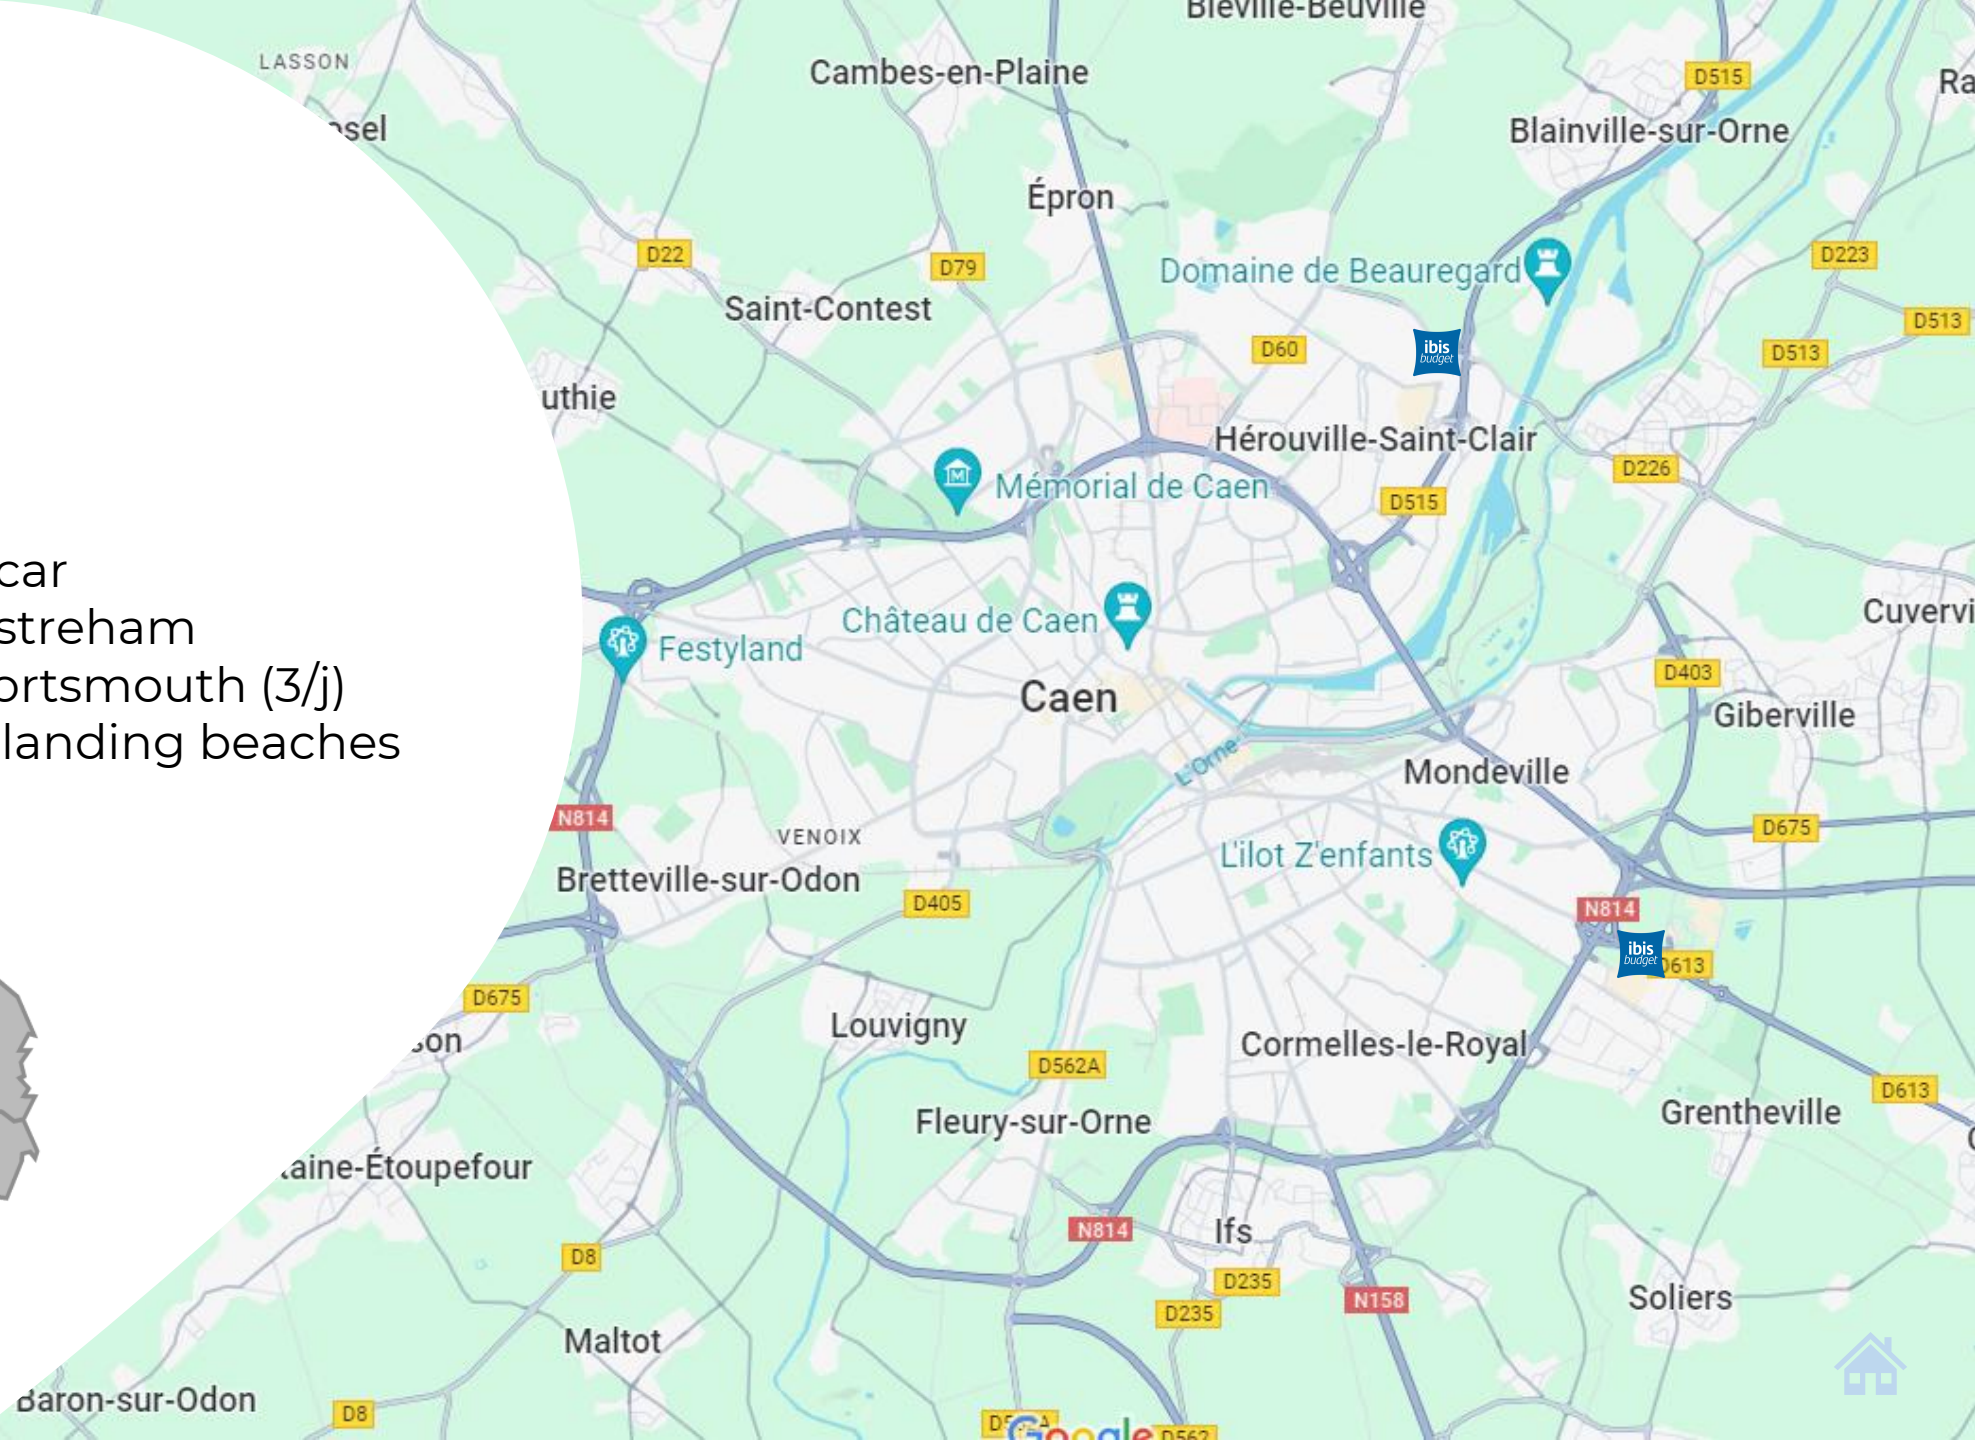

CAEN

- 3h from Paris by car
- 1h from Honfleur by car
- 20 minutes from Ouistreham
- 6h (d) / 8h (n) from Portsmouth (3/j)
- 30 minutes from the landing beaches

Ibis Budget Caen Mondeville 2*

Ibis Budget Mondeville