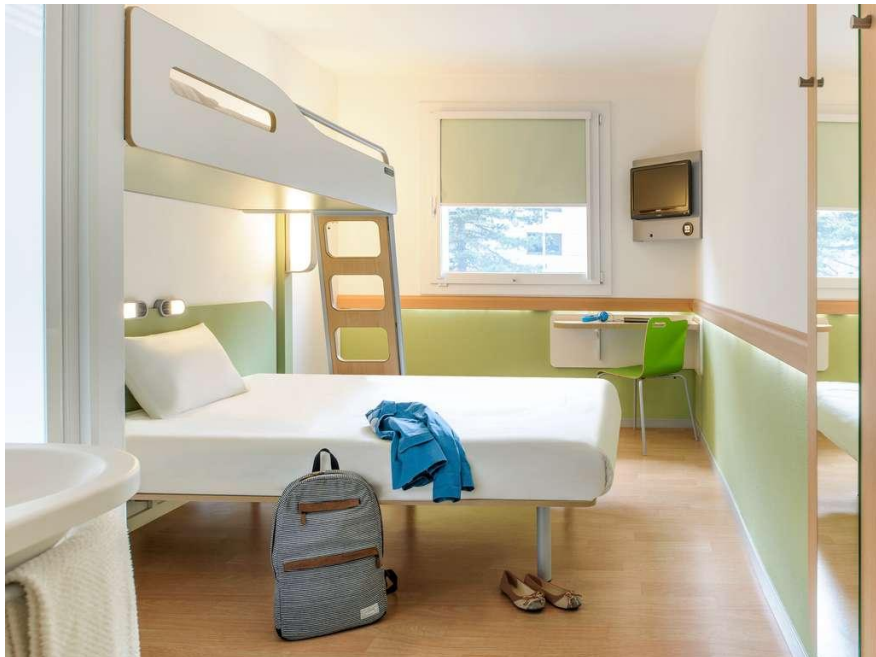

Ibis Budget Lisieux

60 Bedrooms (0 twins + 53 triples)

Category	Bedding	Quantity	Capacity max	Superficy	Extra bed	Value add	Baby bed	Disabled rooms
Standard Triple	1 bed of 150cm + 1 bunk bed of 80 cm	53	3	14 sqm	No	Shower gel, towels, large flat screen TV, wifi, canal plus channels.	Yes, FOC Upon availability	0
Standard Double	1 bed of 150 cm	5	2	14 sqm				3
Family room	2 lit de 150 cm + 1 bunk bed of 90 cm	2	5	18 sqm				0