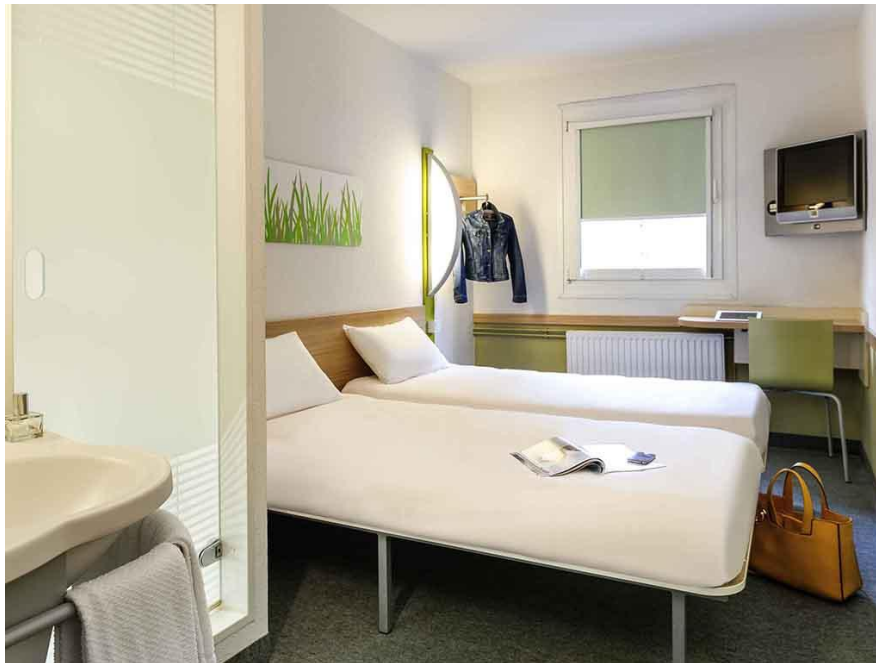

Ibis Budget Laval

54 Bedrooms (12 twins +35 triples)

Bedroom	Bedding	Qty	Capacity	Superficy	Extra bed	Value add	Baby bed
Standard triple	1 bed of 160 cm + 1 bunk bed of 80cm	35	3	15 sqm	No	Shower gel, bath towels, flat screen TV, wifi, canal plus channels, desk	Yes, FOC Upon availability
Standard double	1 bed of 160 cm	2	2	15 sqm	No		
Family	1 bed of 160 cm + 1 mezzanine of 70 cm + 1 bed of 80 cm	2	4	18m²	No		
Standard twin	2 beds of 80 cm	12	2	15sqm	No		
Disabled room double	1 bed of 160cm	2	2	15 sqm	No		
Disabled room twin	2 beds of 80 cm	1	2	15 sqm	No