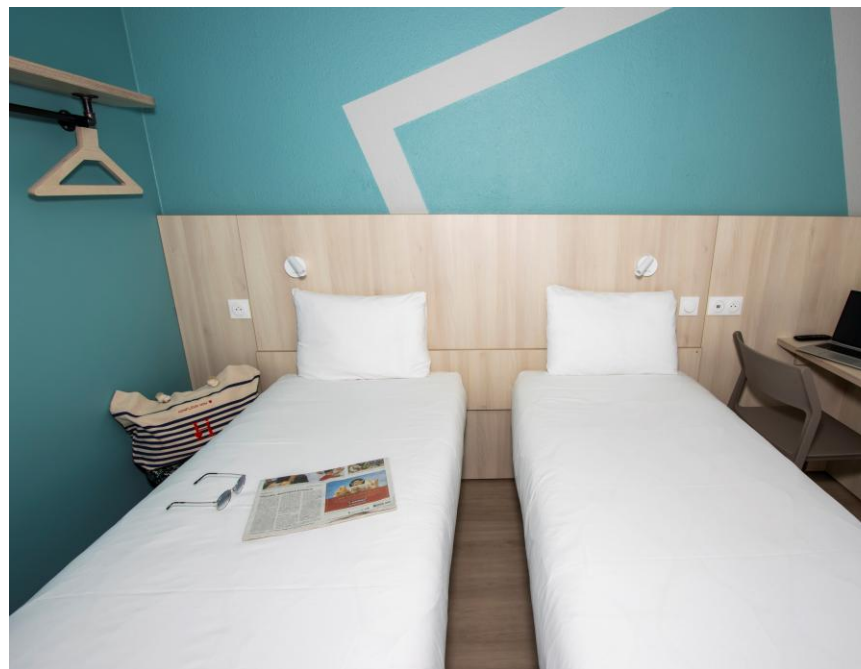

| Category | Bedding | Quantity | Capacity max | Superficy | Extra bed | Value add | Baby bed | Disabled rooms |
|---------------------------------------|----------------------------------|----------|--------------|-----------|-----------|---|----------------------------|----------------|
| Standard room with 1 double bed | 1 bed of 160cm | 36 | 2 | 13 sqm | No | Shower gel, towels, large flat screen TV, wifi, canal plus channels. | Yes, FOC Upon availability | 3 |
| Standard room with 2 twin beds | 2 beds of 90 cm | 7 | 2 | 13 sqm | | | | 0 |
| Family room | 1 bed of 160 cm + 2 lits de 90cm | 12 | 4 | 18 sqm | | | | 0 |
| Bedroom Plus | 1 bed of 160cm | 4 | 4 | 13 sqm | | Standard equipment + Coffee machine and hot drinks, + 2 towels, + hair dryer, + bottle of water + Hygiene kit | 0 | |

Ibis Budget Honfleur

63 Bedrooms (4 twins + 31 triples)

| Bedroom | Bedding | Quantity | Capacity | Superficy | Value add | Baby bed | Disabled rooms |
|---------------------------------------|------------------------------------|----------|----------|-----------------------|--|----------------------------|----------------|
| Standard room with 1 double bed | 1 bed of 150cm | 27 | 2 | ≈12.75 sqm | Shower gel, towels, large flat screen TV, wifi, canal plus channels. | Yes, FOC Upon availability | 3 |
| Standard room with 2 twin beds | 2 beds of 80 cm | 4 | 2 | ≈12.75sqm | | | 0 |
| Family room | 1 bed of 150cm + 3 beds of 80cm | 1 | 5 | ≈15.50 sqm | Shower gel, towels, large flat screen TV, wifi, canal plus channels. | | 0 |
| Standard triple | 1 bed of 150 + 1 bunk bed of 80 cm | 31 | 3 | ≈12.75 m ² | | | 0 |