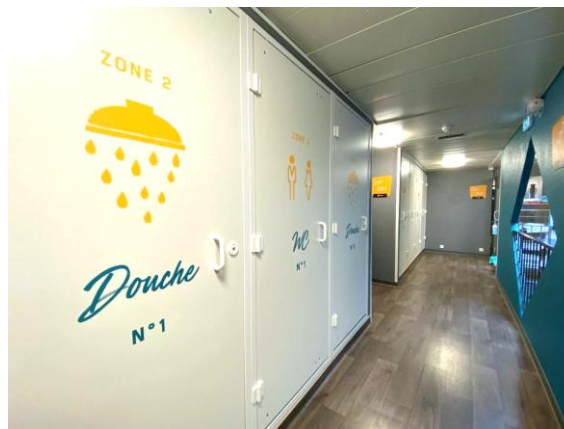

HôtelF1 Laval

- Close to highway / A81
- 46 Bedrooms
- Breakfast area
- Bedrooms dispensers
- Stopover formulas (Ibis restaurant)