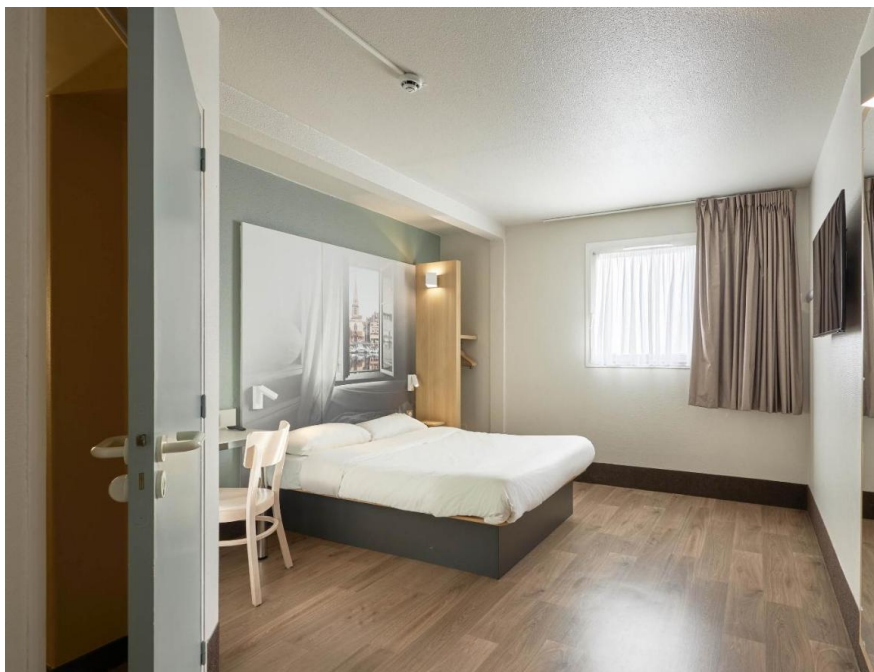

| Category | Bedding | Quantity | Capacity max | Superficy | Extra bed | Value add | Baby bed | Disabled rooms |
|---------------------------------------|----------------------------------|----------|--------------|-----------|-----------|---|----------------------------|----------------|
| Standard room with 1 double bed | 1 bed of 160cm | 36 | 2 | 13 sqm | No | Shower gel, towels, large flat screen TV, wifi, canal plus channels. | Yes, FOC Upon availability | 3 |
| Standard room with 2 twin beds | 2 beds of 90 cm | 7 | 2 | 13 sqm | | | | 0 |
| Family room | 1 bed of 160 cm + 2 lits de 90cm | 12 | 4 | 18 sqm | | | | 0 |
| Bedroom Plus | 1 bed of 160cm | 4 | 4 | 13 sqm | | Standard equipment + Coffee machine and hot drinks, + 2 towels, + hair dryer, + bottle of water + Hygiene kit | 0 | |