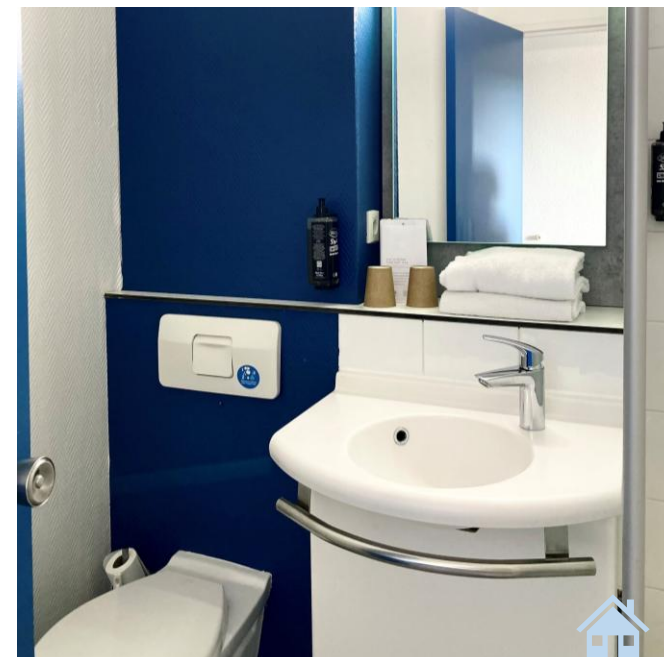

Ibis Budget Mondeville

64 Bedrooms (16 twins + 29 triples)

Bedroom	Bedding	Quantity	Capacity	Superficy	Value add	Baby bed	Disabled room
Standard room with 1 double bed	1 bed of 150 cm	14	2	12sqm	Shower gel, towels, large flat screen TV, wifi, canal plus channels.	Yes, FOC Upon availability	0
Standard room with 2 twin beds	2 beds of 90 cm	16	2	12sqm			0
Bedroom Triple	1 bed of 150 cm + 1 bunk bed of 90 cm	29	3	12sqm			3 14-16sqm
Bedroom Familiale	1 bed of 150 cm + 1 bunk bed of 90 cm + 1 bed of 90 cm	2	4	14sqm			0