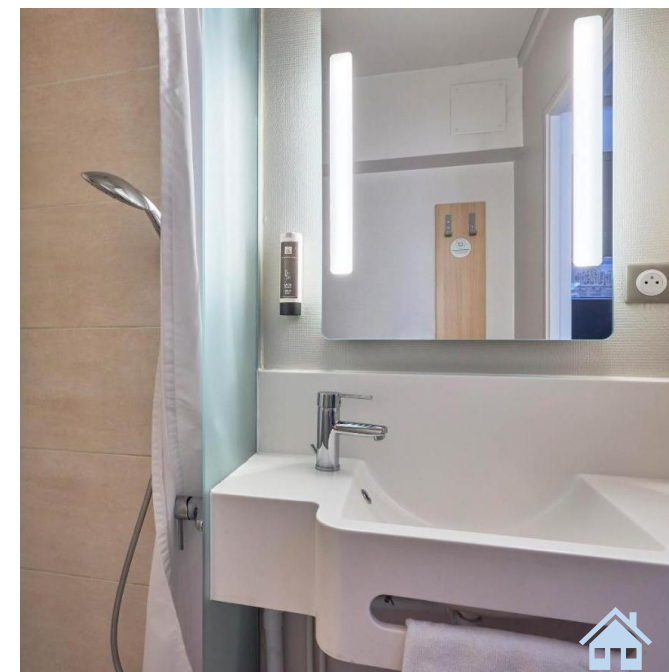

| Category | Bedding | Quantity | Capacity max | Superficy | Extra bed | Value add | Baby bed | Disabled rooms |
|---------------------------------------|----------------------------------|----------|--------------|-----------|-----------|---|----------------------------|----------------|
| Standard room with 1 double bed | 1 bed of 160cm | 36 | 2 | 13 sqm | No | Shower gel, towels, large flat screen TV, wifi, canal plus channels. | Yes, FOC Upon availability | 3 |
| Standard room with 2 twin beds | 2 beds of 90 cm | 7 | 2 | 13 sqm | | | | 0 |
| Family room | 1 bed of 160 cm + 2 lits de 90cm | 12 | 4 | 18 sqm | | | | 0 |
| Bedroom Plus | 1 bed of 160cm | 4 | 4 | 13 sqm | | Standard equipment + Coffee machine and hot drinks, + 2 towels, + hair dryer, + bottle of water + Hygiene kit | 0 | |