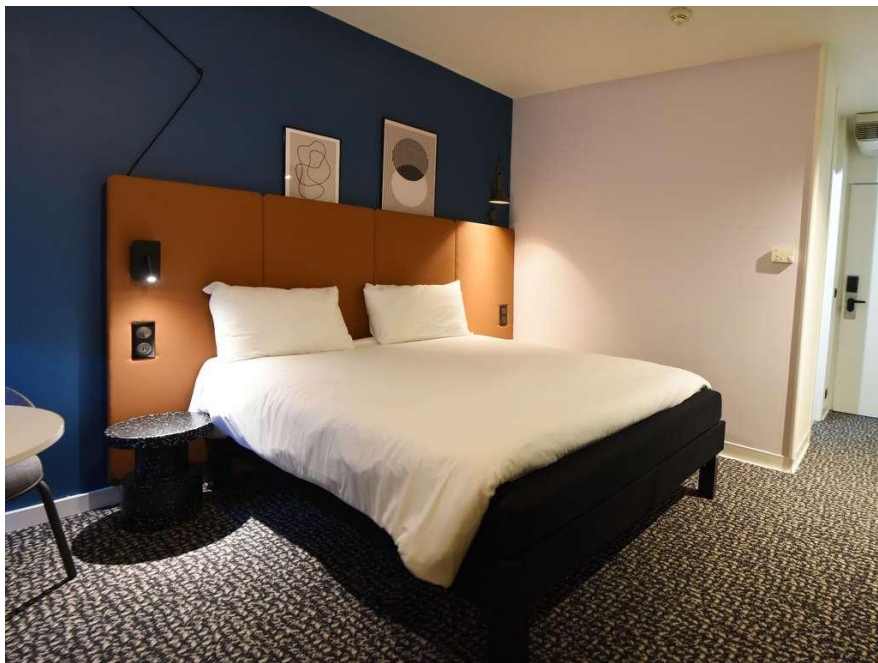

Ibis Laval

69 Bedrooms (20 twins)

| Bedroom | Bedding | Quantity | Capacity | Superficy | Extra bed | Value add | Baby bed | Disabled rooms |
|---------------------------|----------------------------------|-----------|----------|-----------|-----------|--|----------------------------|----------------|
| Standard double | 1 bed of 160cm | 40 | 2 | 15sq m | No | Hair dryer, shower gelbath towels, flat screen TV, phone, Wifi, canal plus channel | Yes, FOC Upon availability | 1 |
| Standard Twin beds | 2 beds of 80 cm | 20 | 2 | 15sq m | No | | | 0 |
| Familiale | 1 bed of 160cm + 1 bedside chair | 9 | 2a +1e | 18sq m | No | | | 2 |