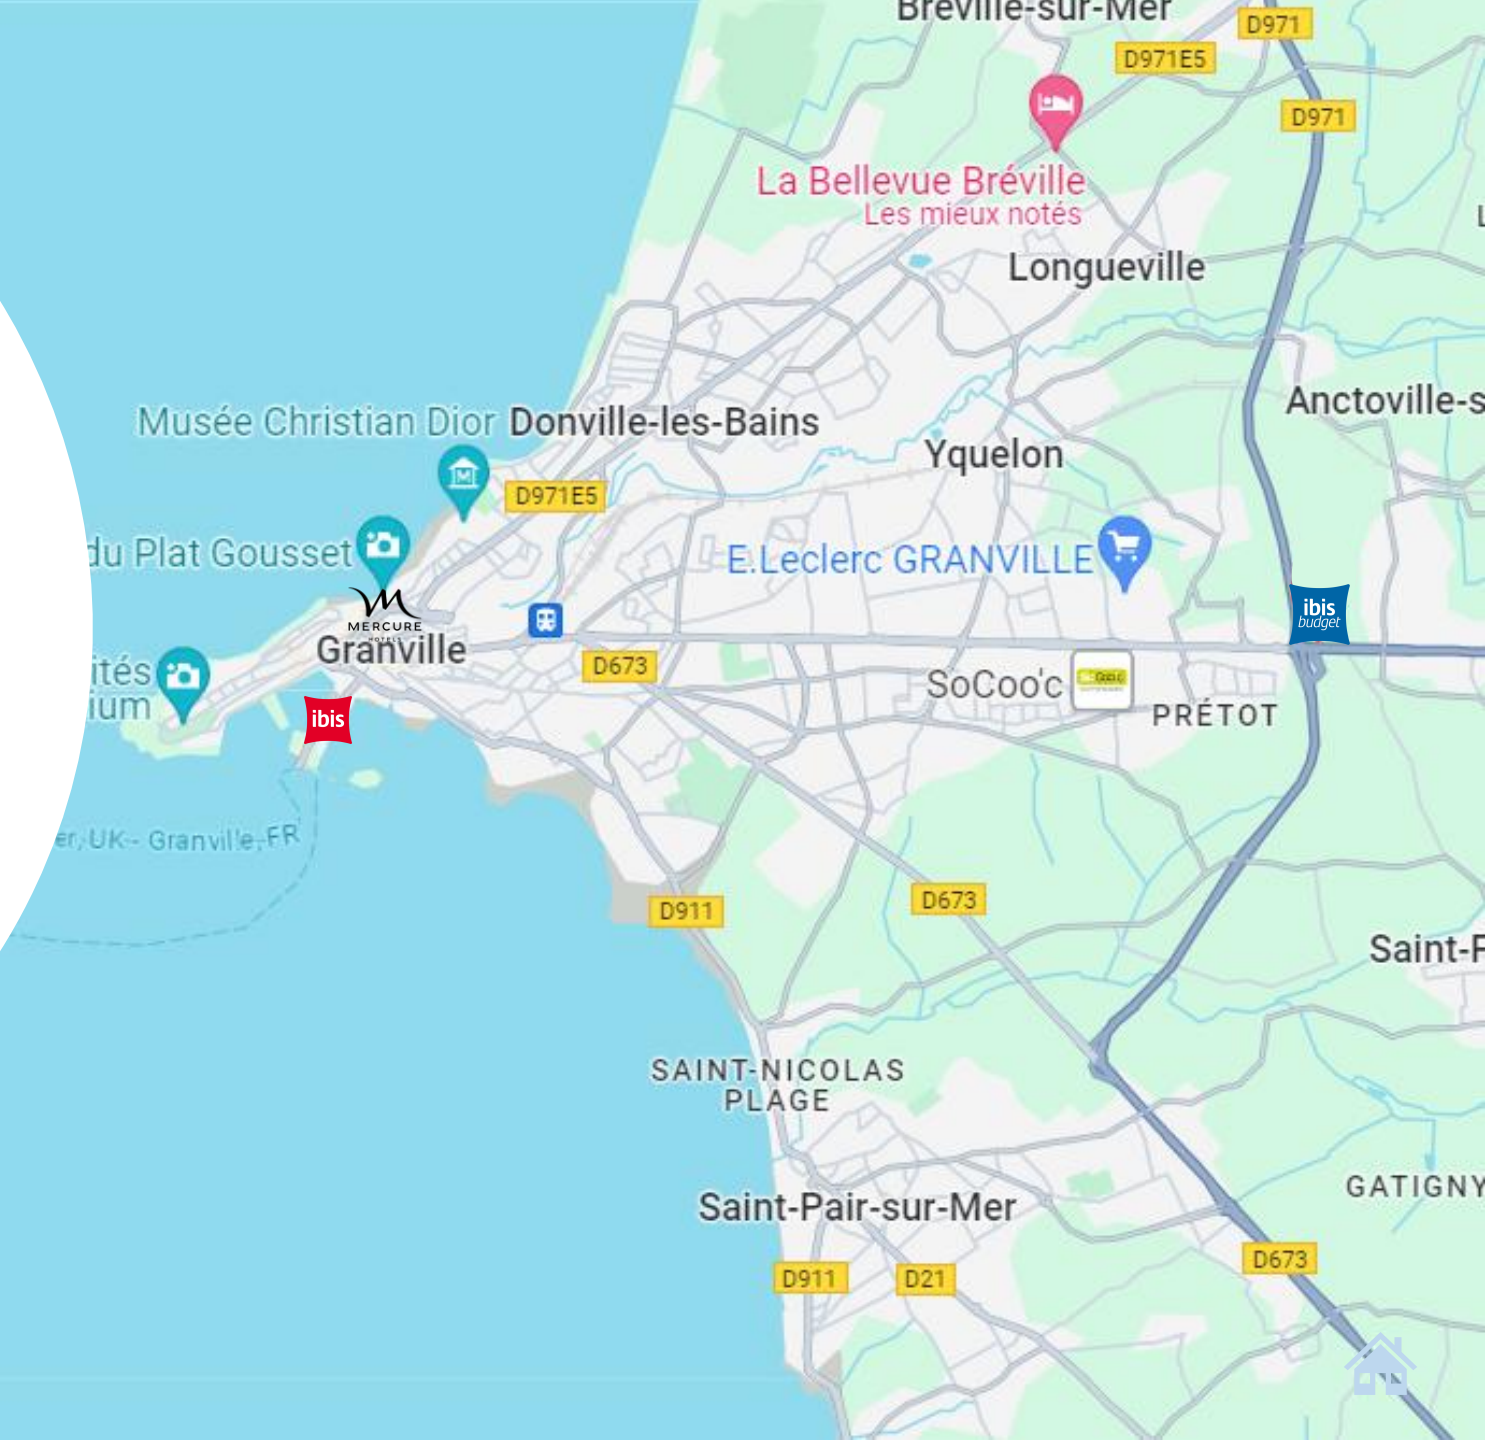

GRANVILLE

- 2h from Honfleur
- 1h15 from Caen
- 4h from Paris
- 45 minutes from the Mont Saint-Michel