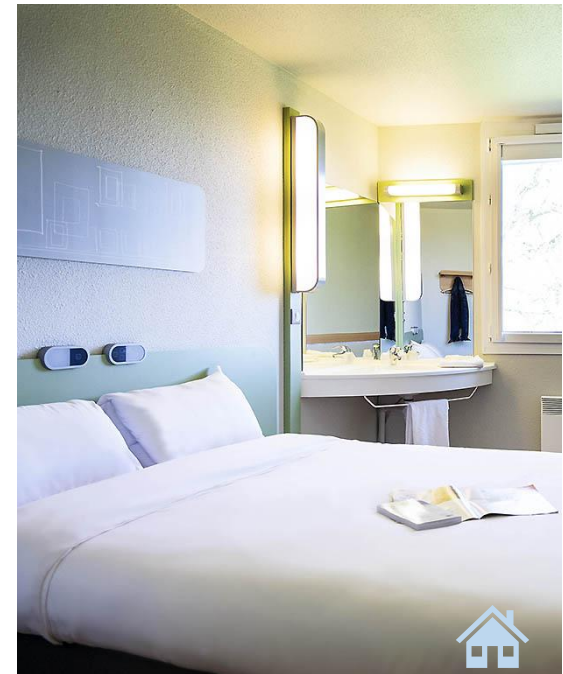

Ibis Budget Granville

75 Bedrooms (6 twins + 38 triples)

Bedroom	Bedding	Quantity	Capacity	Superficy	Value Add	Baby bed	Disabled rooms
Standard double	1 bed of 150cm	31	2	9sqm	Shower gel, bath towels, flat screen TV, wifi, canal plus channels	Yes, FOC Upon availability	3
Standard twin	2 beds of 90 cm	6	2	9sqm			0
Standard Triple	1 bed of 150cm and 1 bunk bed of 80cm	38	3 adults or 2 adults and 1 child	9sqm			0