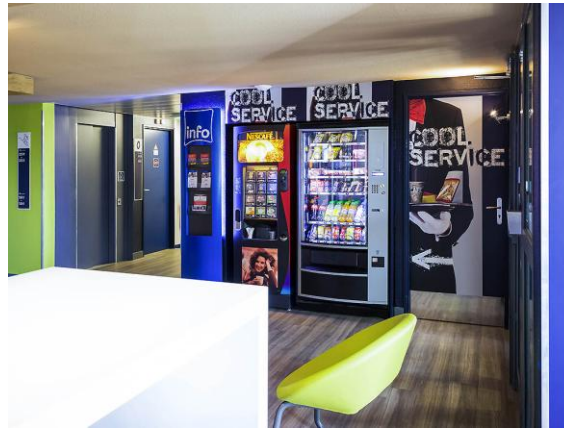

Ibis Budget Granville 2*

- Close to the highway and Granville city entrance
- 75 Bedrooms
- Breakfast area
- Sweet and savory snack dispensers
- Sport material
- Terrace / Garden