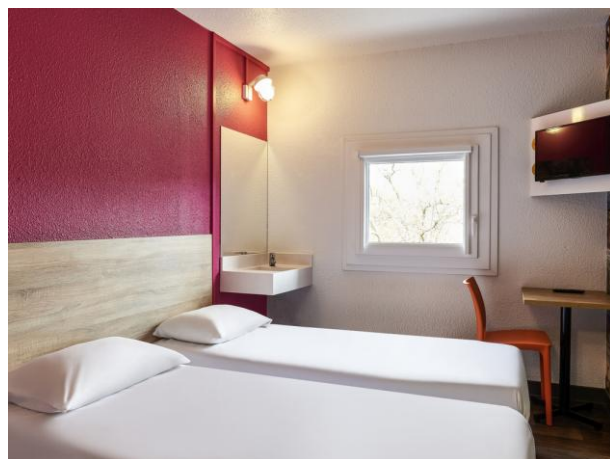

hotelF1

#ONHEROAD

HotelF1 Avranches

67 Bedrooms (22 twins)

| Bedroom | Bedding | Quantity | Capacity | Superficy | Extra bed | Value add | Baby bed | Disabled rooms |
|-------------------------|---|-----------|----------|-----------|-----------|---|-------------------------------|----------------|
| Cabrio | 1 bed of 140cm | 11 | 2 | 9sqm | N/A | Private bathroom, shower gel, bath towels, TV, Wifi | Yes, FOC Upon availability | 1 |
| Standard double | 1 bed of 140cm | 15 | 2 | 9sqm | | 1 | | |
| Standard with twin beds | 2 beds of 80 cm | 22 | 2 | 9sqm | | 0 | | |
| Break | 1 bed of 140cm +1 mezzanine bed of 80 cm | 13 | 3 | 9sqm | | 0 | | |
| Break with twin beds | 2 lits de 80 cm +1 mezzanine bed of 80 cm | 4 | 3 | 9sqm | | 0 | | |
| Family | 1 bed of 140cm + 1 bed of 80 cm en mezzanine + 2 bunk beds de 80 cm | 1 | 5 | 12,70sqm | | 0 | | |