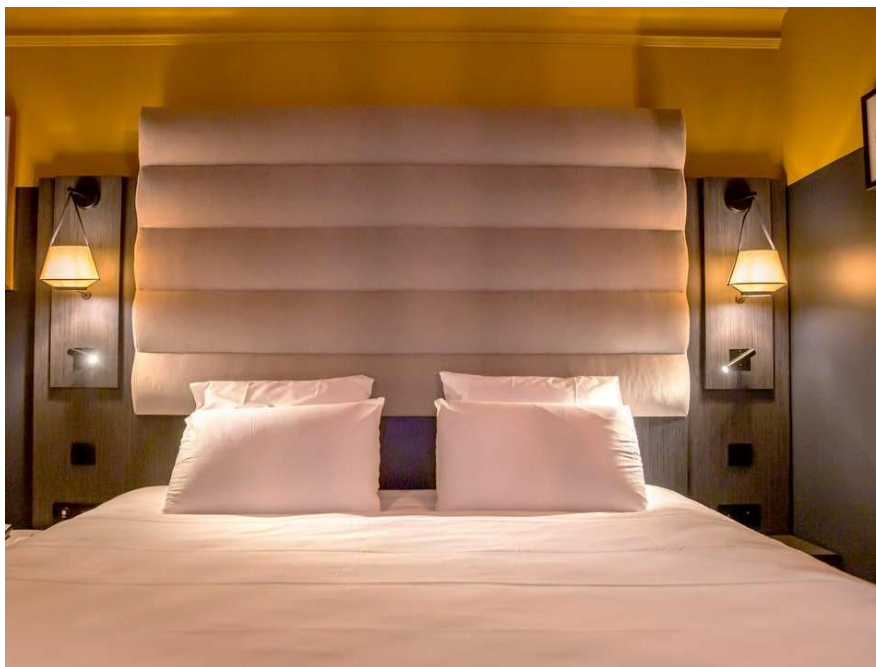

Mercure Honfleur

56 Bedrooms (0 twins)

Category	Bedding	Quantity	Capacity max	Superficy	Extra bed + age policy + extra charge	Value add	Baby bed	Disabled rooms	
Standard room with a double bed	1 bed of 160cm	36	2	19sqm	Yes, in 13 Bedrooms FOC for children under 12 yo. Then 15 € extra charge for teenager of small size. Not suitable for adult size.	Courtesy tray, hairdryer, shower gel/shampoo mix, hand gel, towels, telephone, flat screen TV, wifi, canal plus channels, safe, mini bar	Yes, FOC Upon availability	2	
Standard with twin beds	2 beds of 100 cm	0	2	19sqm				0	
Standard with a KING SIZE bed	1 bed of 200x200 cm	7 including 7 twinables	2	19sqm				0	
Privilege room	Lit KING SIZE 200X200	10	2	19sqm		no		idem + High-end bedding, Nespresso coffee machine, stocked mini bar, Bathrobe/slippers and more welcome products in the bathroom	0