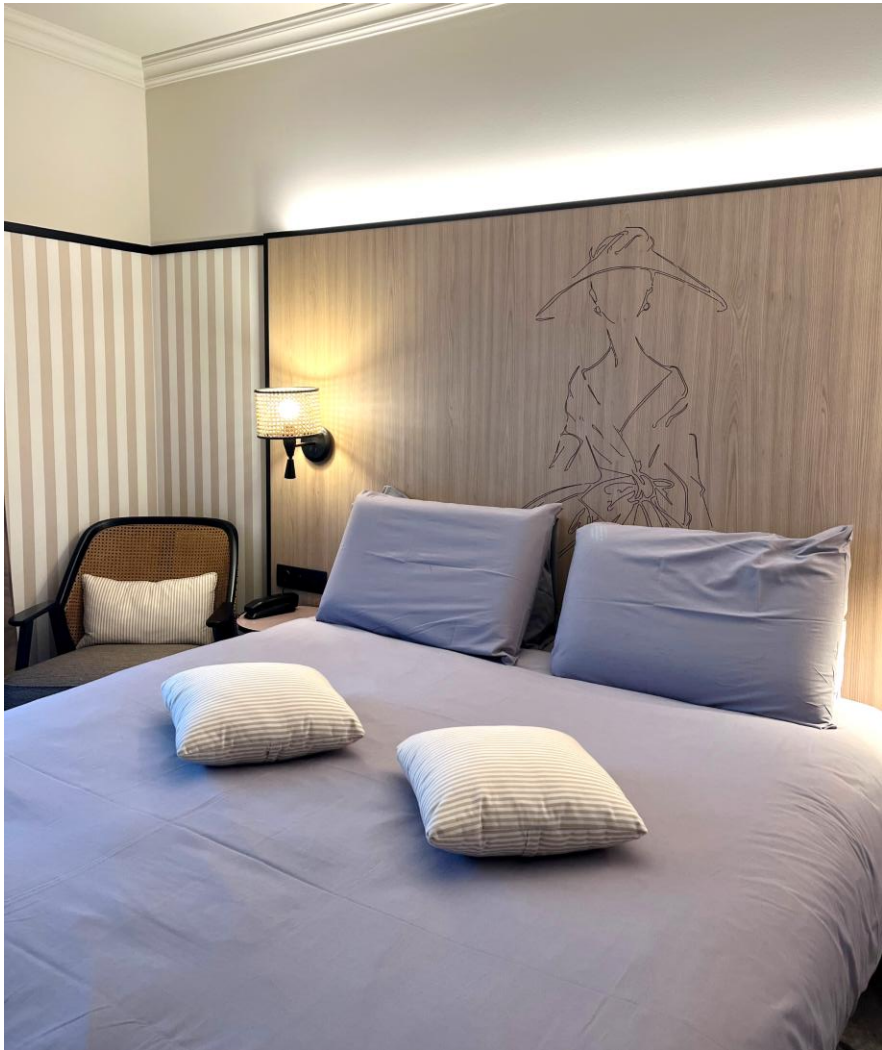

LA DÉCOUVERTE LOCALE,
LA PASSION MERCURE

Mercure Granville

66 Bedrooms (13 twins)

| Bedroom | Bedding | Sofabed | Quantity | Capacity | Superficy | Value add | Baby bed | PRM |
|---------------------------------------|----------------|--|-----------|-------------------------------------|-----------|--|-------------------------------|-----|
| Standard room with 1 double bed | 1 bed of 160cm | N/A | 16 | 2 | 20sqm | Courtesy tray, hair dryer, shower gels, towels, telephone, wifi, flat screen TV, canal+ channels, safe, air conditioning | Yes, FOC Upon availability | 1 |
| Standard room with 2 twin beds | 2 beds of 90cm | N/A | 13 | 2 | 20sqm | | | 0 |
| Privilege room with sea view | 1 bed of 160cm | N/A | 9 | 2 | 25sqm | Same+ Minibar drinks, Nespresso machine, bathrobes and slippers | | 0 |
| Family duplex | 1 bed of 160cm | 1 sofa bed of 140cm 1 adult or 2 children under 12 yo 10€ extra charge | 7 | 3 adults or 2 adults and 2 children | 30sqm | | | 0 |
| Duplex Suite with sea view | 1 bed of 160cm | 1 sofa bed of 140cm 1 adult or 2 children under 12 yo 10€ extra charge | 5 | 3 adults or 2 adults and 2 children | 30sqm | | | 0 |