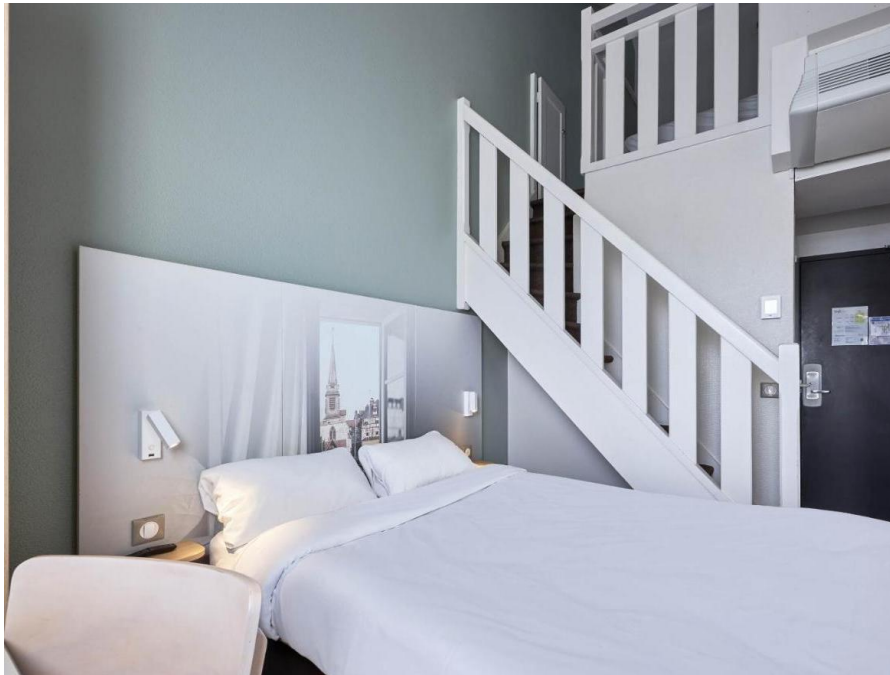

B&B Hôtel Honfleur

- Neer the normandy bridge/ A29
- 59 Bedrooms
- Breakfast area
- Sweet and savory snack dispensers
- Augusto Pizzas
- [Virtual tour](#)