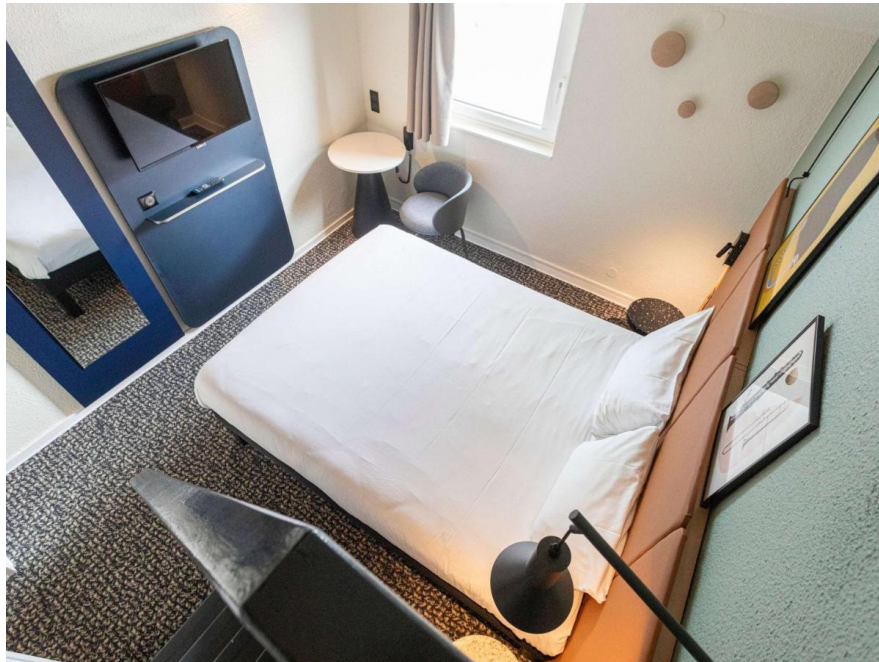

| Category | Bedding | Quantity | Capacity max | Superficy | Extra bed | Value add | Baby bed | Disabled rooms |
|---------------------------------------|----------------------------------|----------|--------------|-----------|-----------|---|----------------------------|----------------|
| Standard room with 1 double bed | 1 bed of 160cm | 36 | 2 | 13 sqm | No | Shower gel, towels, large flat screen TV, wifi, canal plus channels. | Yes, FOC Upon availability | 3 |
| Standard room with 2 twin beds | 2 beds of 90 cm | 7 | 2 | 13 sqm | | | | 0 |
| Family room | 1 bed of 160 cm + 2 lits de 90cm | 12 | 4 | 18 sqm | | | | 0 |
| Bedroom Plus | 1 bed of 160cm | 4 | 4 | 13 sqm | | Standard equipment + Coffee machine and hot drinks, + 2 towels, + hair dryer, + bottle of water + Hygiene kit | 0 | |

Ibis Granville Port de Plaisance 3*

Ibis Granville Marina 3*

- Newly renovated (april 2024)
- Ideally located on the marina and nearby the city center
- 50 Bedrooms
- Bar with terrace
- Restaurant

Ibis Granville

50 Bedrooms (0 twins + 14 quadruples)

| Category | Bedding | Sofabed policy | Quantity | Capacity max | Superficy | Extra bed | Value add | Baby bed | Disabled rooms |
|-------------------------------|---------------------------------|---|----------|--------------|-----------|-----------|---|----------------------------|----------------|
| Double | 1 bed of 160cm | N/A | 16 | 2 | 15sqm | No | Hair dryer, shower gel, towels, telephone, wifi flat screen TV, canal plus channels, office connections | Yes, FOC Upon availability | 0 |
| Double ocean view | 1 bed of 160cm | | 24 | 2 | 15sqm | | | | 3 |
| Quadruple (family) | 1 bed of 160cm +2 beds of 80 cm | | 9 | 4 | | | | | 0 |
| Quadruple (family) ocean view | 1 bed of 160cm +2 beds of 80 cm | | 5 | 4 | 25sqm | | | | 0 |
| Prestige | 1 bed of 160cm | No additional fee, for 2a (bed of 140 cm) | 5 | 4 | | | + Courtesy tray | | 0 |