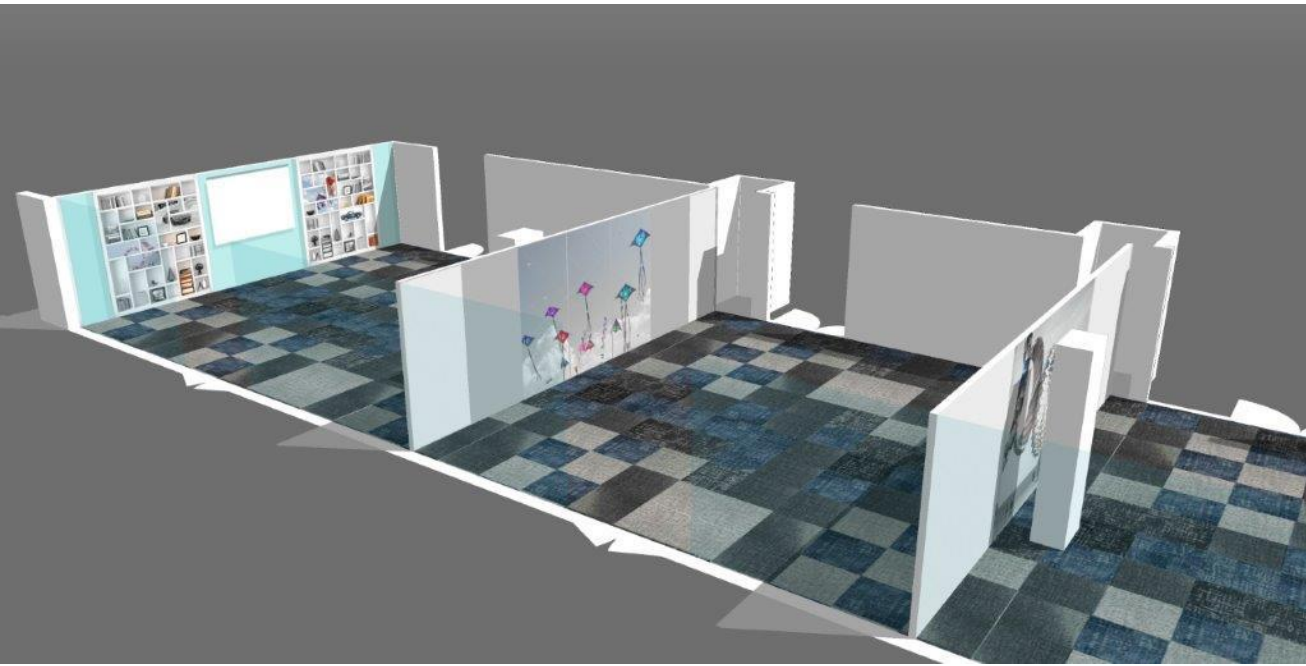

Mercure Dieppe

Meeting spaces : 3 flexible meeting rooms

- 139 sqm of flexible space
- Daylight
- Foyer on the terrace
- Lunch at Del Nero restaurant

| Name of the meeting space | Superficy | Ceiling height | Daylight | Theater | Cocktail | Round tables | School | U | Board |
|---------------------------|-----------|----------------|----------|---------|----------|--------------|--------|-------------------|-------|
| Braque | 36 sqm | 2m45 | oui | 20 | 35 | N/A | 20 | 15 | 12 |
| Courbet | 48 sqm | 2m45 | oui | 35 | 45 | N/A | 24 | 16 mini 20 max | 20 |
| Monet | 55 sqm | 2m45 | oui | 40 | 50 | N/A | 30 | 20 | 20 |
| Braque + Courbet | 84 sqm | 2m45 | oui | 55 | 80 | N/A | 44 | 35 | N/A |
| Courbet + Monet | 103 sqm | 2m45 | oui | 75 | 95 | N/A | 54 | 41 | N/A |
| Braque + Courbet + Monet | 139 sqm | 2m45 | oui | 100 | 100 | N/A | 80 | 50 | N/A |