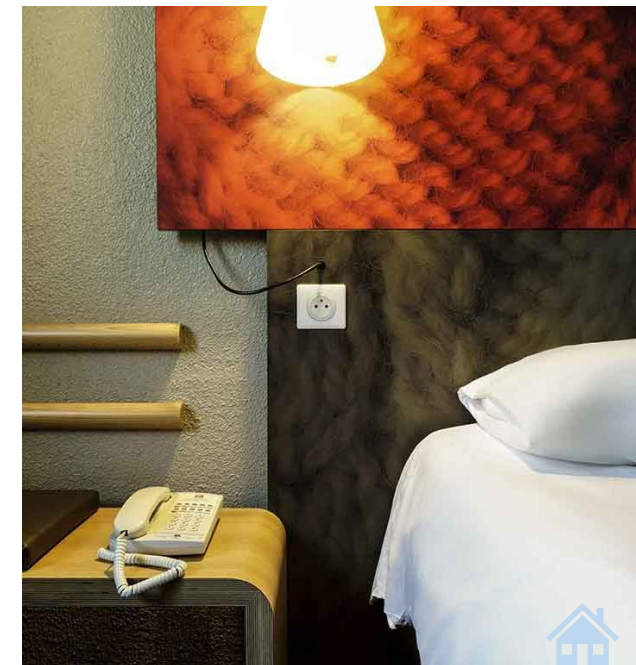

Ibis Honfleur

60 Bedrooms (3 twins)

Category	Bedding	Sofa beded+ age policy + extra charge	Quantity	Capacity max	Superficy	Baby bed	Disabled room
Standard room with 1 double bed	1 bed of 160cm	N/A	51	2	20sqm	Yes FOC, upon availability	3 (22sqm)
Standard room with 2 twin beds	2 beds of 90 cm	N/A	3	2	20sqm		0
Standard Triple	1 bed of 160cm + Chair bed of 80cm	For 1 child under 12 yo	6	2 adults + 1 child	24sqm		0