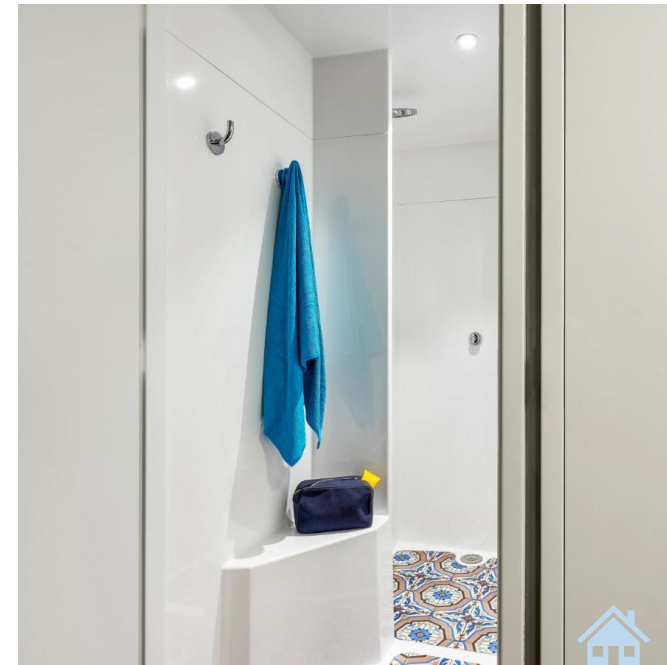

HôtelF1 Laval

46 Bedrooms (27 twins)

Bedroom	Bedding	Qty	Capacity	Superficy	Extra bed	Value add	Baby bed*	Disabled rooms
Tandem	1 bed of 150cm	7	2	9 m²	No	Sink in room, Shared Bathroom close to the room	Yes, FOC Upon availability	1
Break	2 debs of 80 cm + 1 mezzanine with 1 bed of 80cm	3	3	9 m²	No			0
Cabrio	1 bed of 150cm	9	2	9 m²	No	Private bathroom in the room	No	1
Side car	2 beds of 80cm	27	2	9 m²	No	Sink in room, Shared Bathroom close to the room	Yes, FOC Upon availability	0