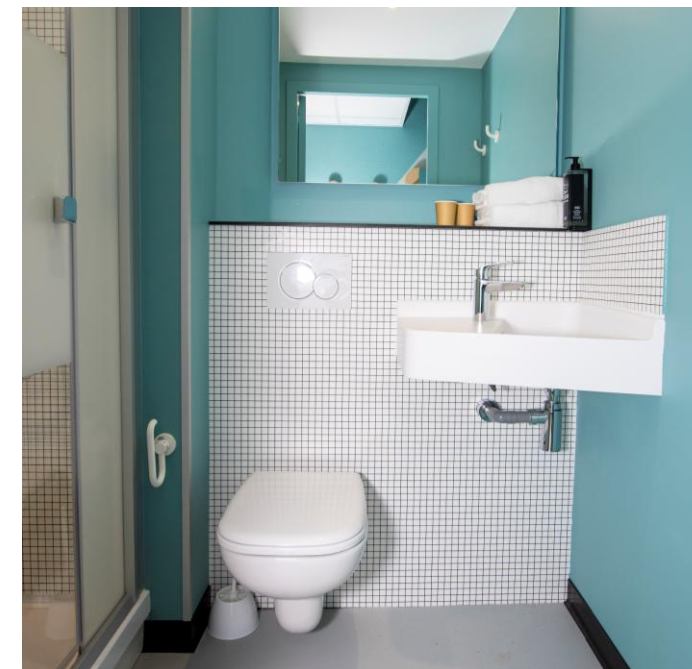

Ibis Budget Honfleur

63 Bedrooms (4 twins + 31 triples)

Bedroom	Bedding	Quantity	Capacity	Superficy	Value add	Baby bed	Disabled rooms
Standard room with 1 double bed	1 bed of 150cm	27	2	≈12.75 sqm	Shower gel, towels, large flat screen TV, wifi, canal plus channels.	Yes, FOC Upon availability	3
Standard room with 2 twin beds	2 beds of 80 cm	4	2	≈12.75sqm			0
Family room	1 bed of 150cm + 3 beds of 80cm	1	5	≈15.50 sqm	Shower gel, towels, large flat screen TV, wifi, canal plus channels.		0
Standard triple	1 bed of 150 + 1 bunk bed of 80 cm	31	3	≈12.75 m²			0