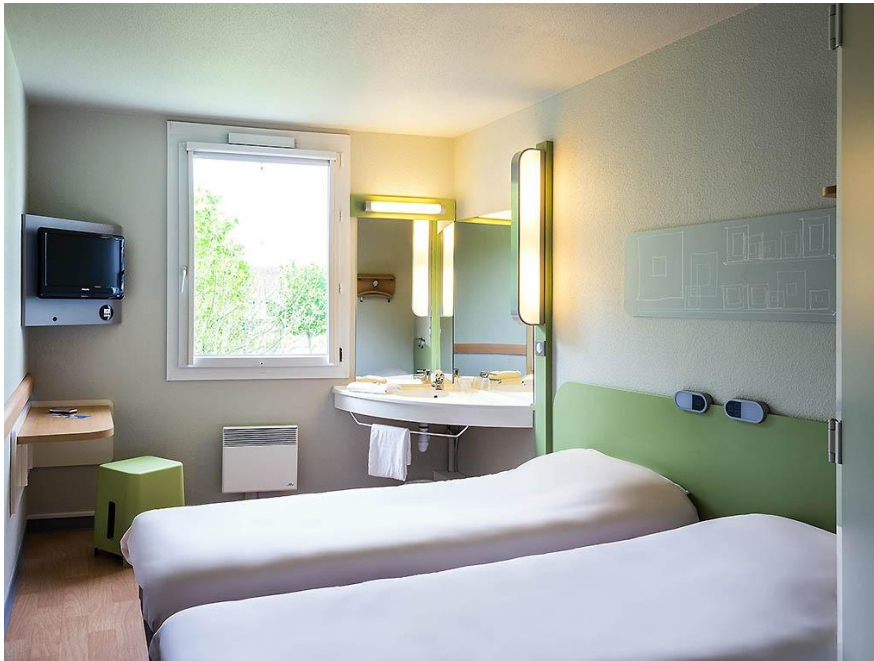

Ibis Budget Granville 2*

- Close to the highway and Granville city entrance
- 75 Bedrooms
- Breakfast area
- Sweet and savory snack dispensers
- Sport material
- Terrace / Garden