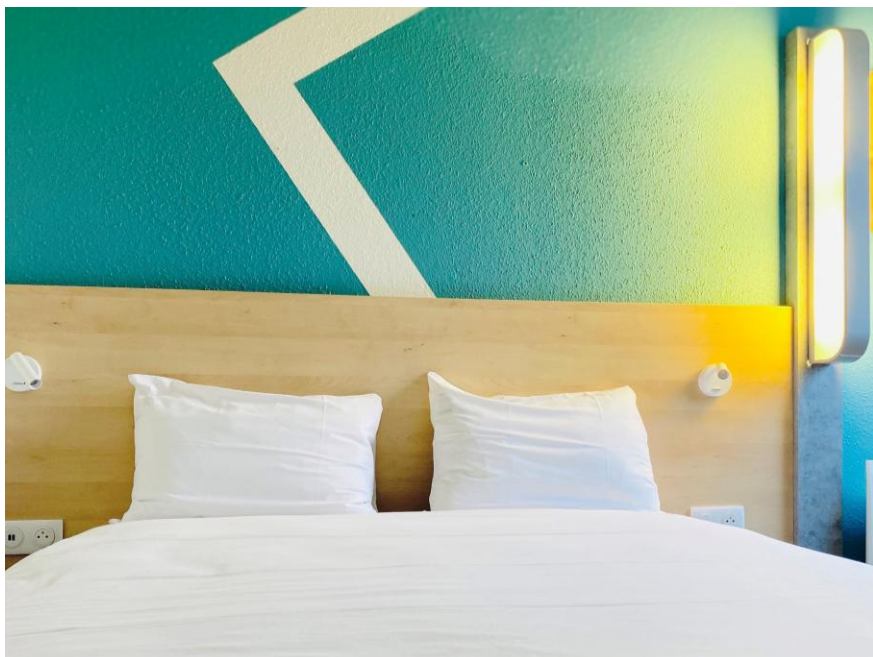

Ibis Budget Mondeville

64 Bedrooms (16 twins + 29 triples)

Bedroom	Bedding	Quantity	Capacity	Superficy	Value add	Baby bed	Disabled room
Standard room with 1 double bed	1 bed of 150 cm	14	2	12sqm	Shower gel, towels, large flat screen TV, wifi, canal plus channels.	Yes, FOC Upon availability	0
Standard room with 2 twin beds	2 beds of 90 cm	16	2	12sqm			0
Bedroom Triple	1 bed of 150 cm + 1 bunk bed of 90 cm	29	3	12sqm			3 14-16sqm
Bedroom Familiale	1 bed of 150 cm + 1 bunk bed of 90 cm + 1 bed of 90 cm	2	4	14sqm			0