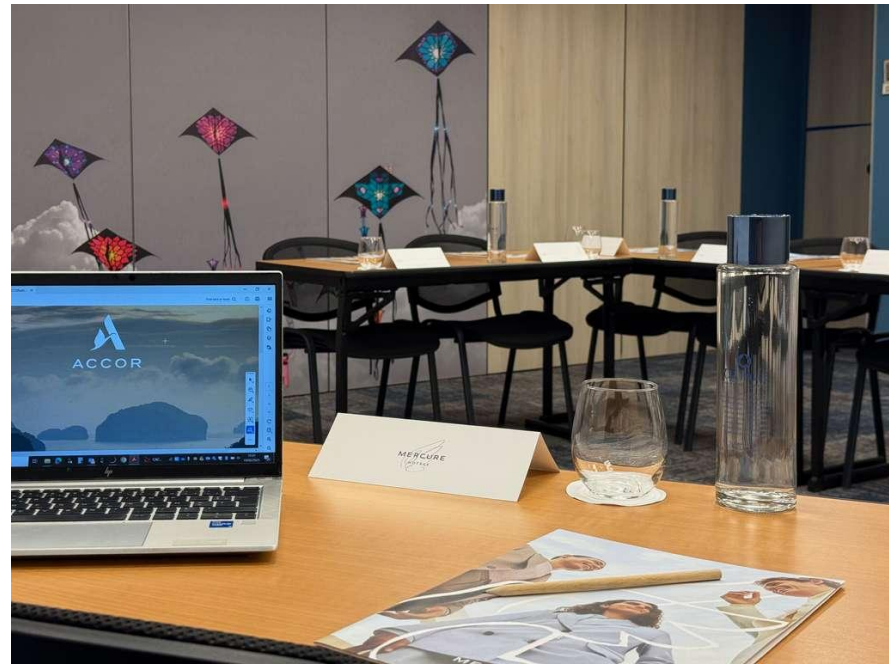

Mercure Dieppe

Meeting spaces : 3 flexible meeting rooms

- 139 sqm of flexible space
- Daylight
- Foyer on the terrace
- Lunch at Del Nero restaurant

| Name of the meeting space | Superficy | Ceiling height | Daylight | Theater | Cocktail | Round tables | School | U | Board |
|---------------------------|-----------|----------------|----------|---------|----------|--------------|--------|-------------------|-------|
| Braque | 36 sqm | 2m45 | oui | 20 | 35 | N/A | 20 | 15 | 12 |
| Courbet | 48 sqm | 2m45 | oui | 35 | 45 | N/A | 24 | 16 mini 20 max | 20 |
| Monet | 55 sqm | 2m45 | oui | 40 | 50 | N/A | 30 | 20 | 20 |
| Braque + Courbet | 84 sqm | 2m45 | oui | 55 | 80 | N/A | 44 | 35 | N/A |
| Courbet + Monet | 103 sqm | 2m45 | oui | 75 | 95 | N/A | 54 | 41 | N/A |
| Braque + Courbet + Monet | 139 sqm | 2m45 | oui | 100 | 100 | N/A | 80 | 50 | N/A |