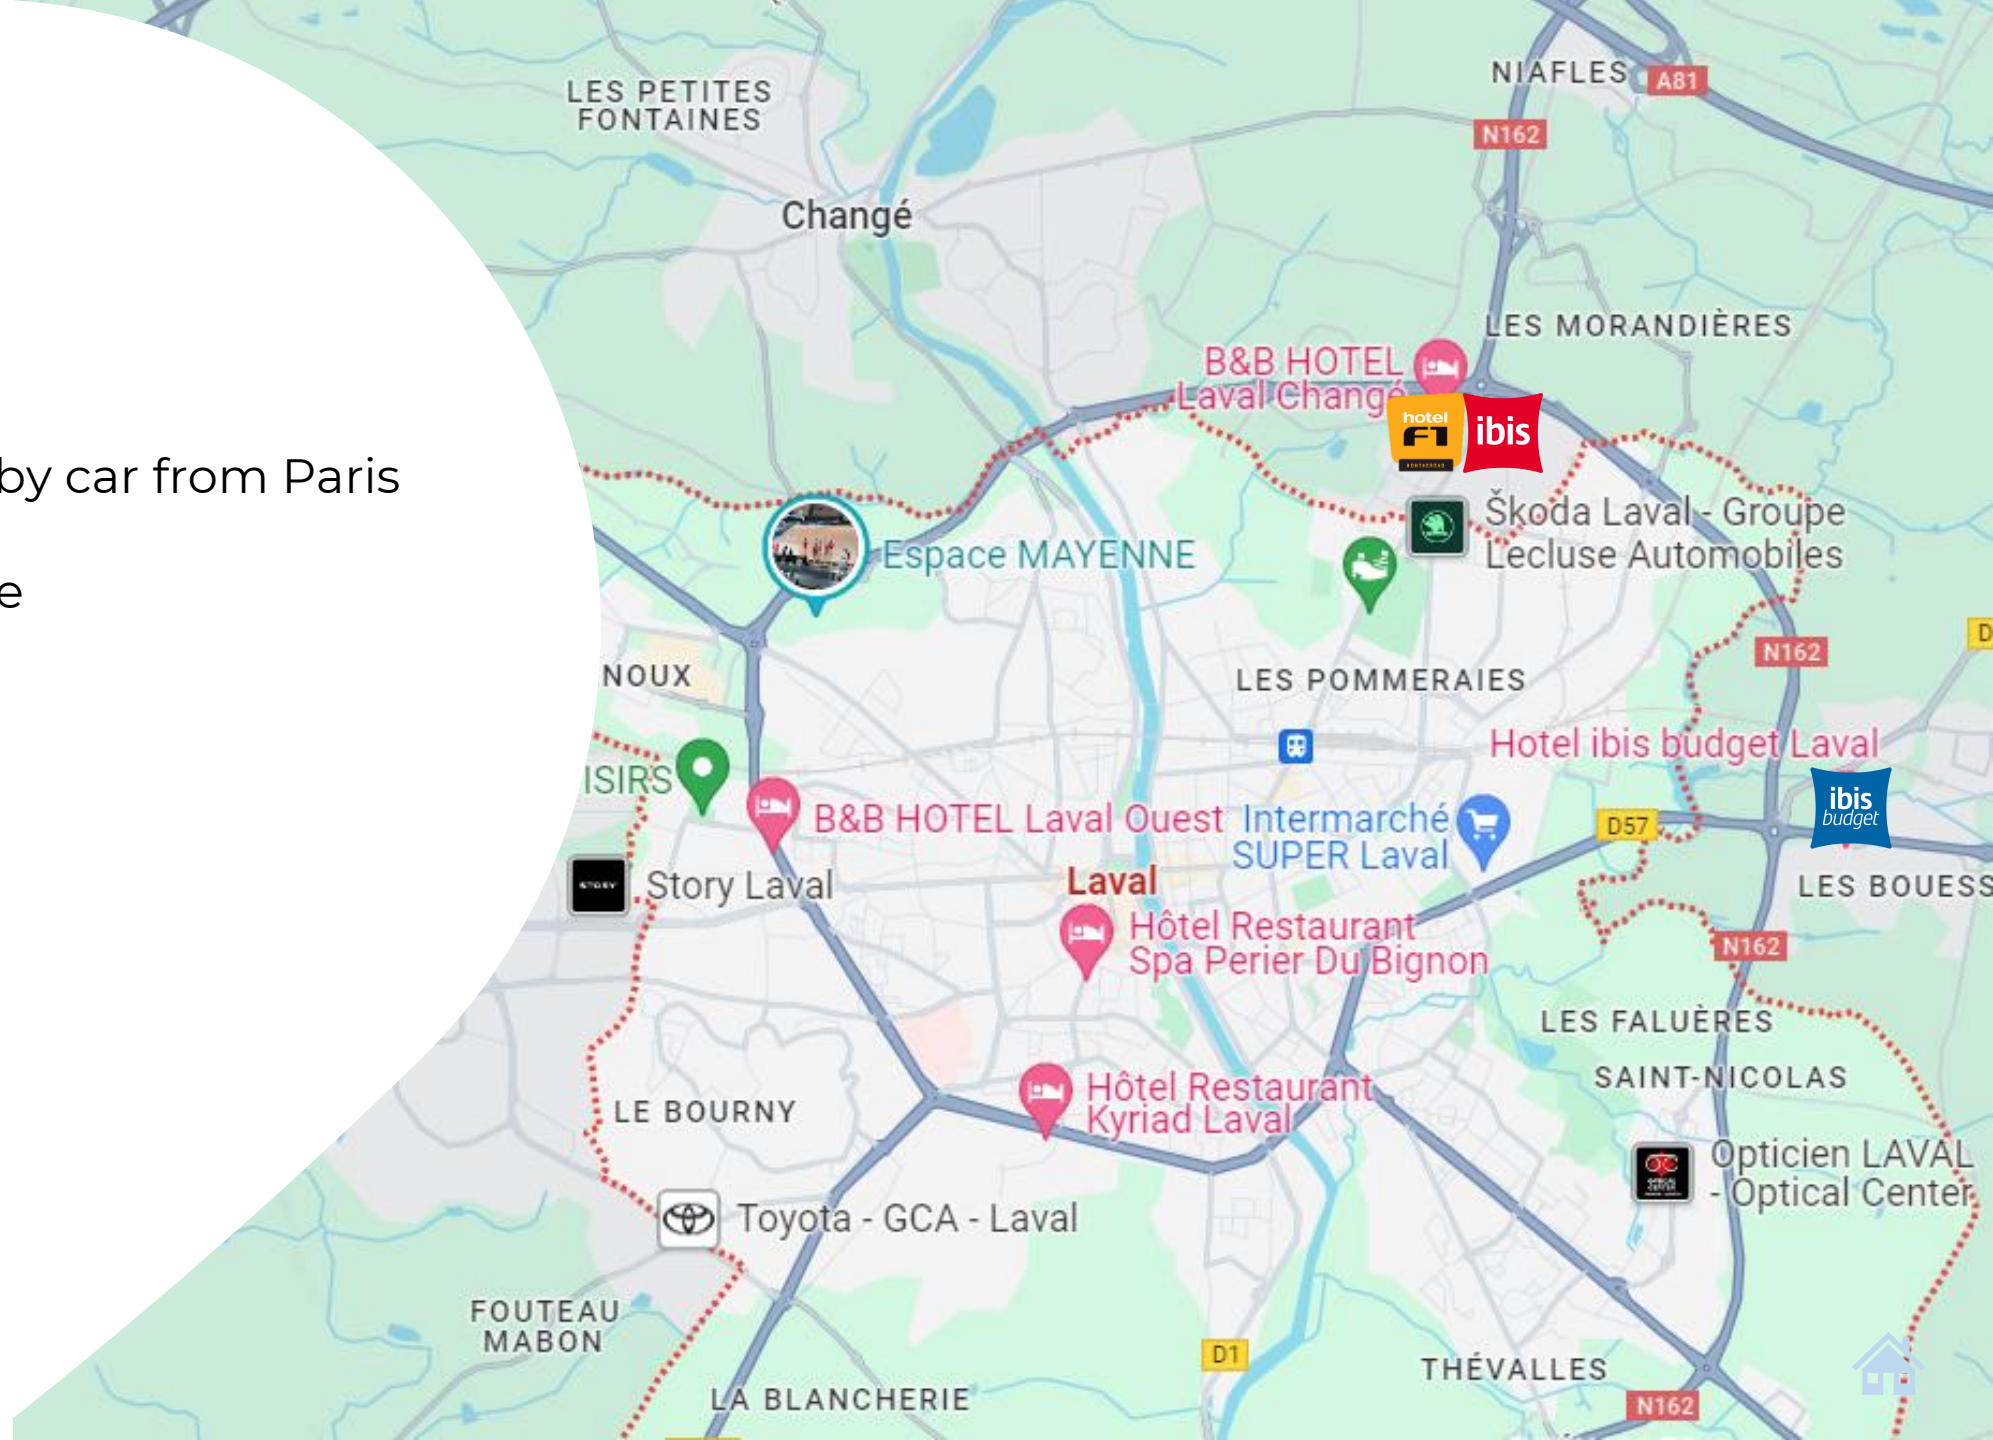

Laval

- 2h by train & 3h by car from Paris
- 2h from Caen
- 1h30 from Falaise
- 1h from Mans
- 1h from Rennes
- 2h from Nantes

Ibis Laval Le relais d'Armor 3*

Ibis Laval

Le Relais d'Armor 3*

- Ongoing renovations ends sept 2024
- Close to highway / A81
- 69 Bedrooms
- 1 meeting space and 1 business center
- Bar
- Restaurant with a terrace