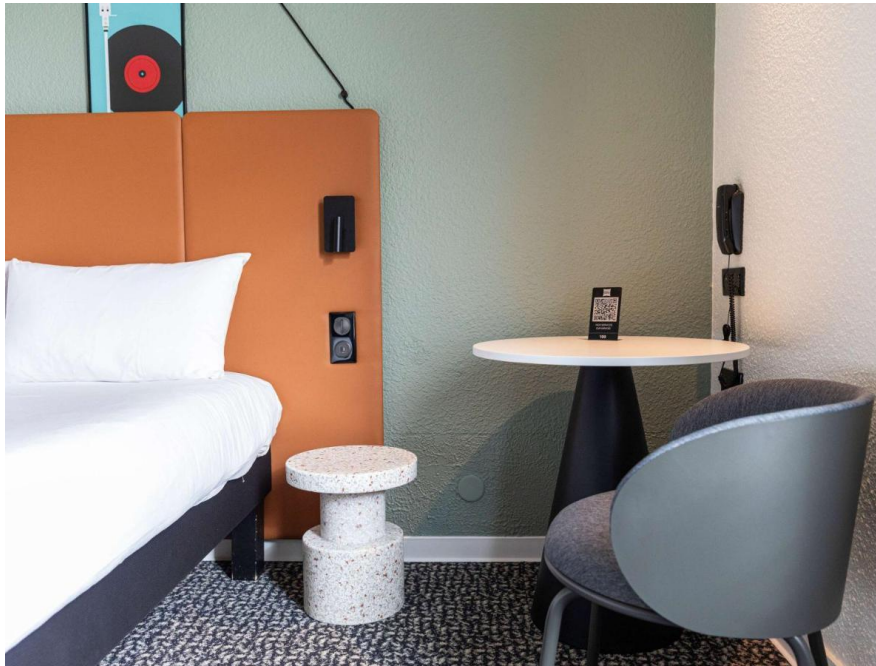

Ibis Granville

50 Bedrooms (0 twins + 14 quadruples)

Category	Bedding	Sofabed policy	Quantity	Capacity max	Superficy	Extra bed	Value add	Baby bed	Disabled rooms
Double	1 bed of 160cm	N/A	16	2	15sqm	No	Hair dryer, shower gel, towels, telephone, wifi flat screen TV, canal plus channels, office connections	Yes, FOC Upon availability	0
Double ocean view	1 bed of 160cm		24	2	15sqm				3
Quadruple (family)	1 bed of 160cm +2 beds of 80 cm		9	4					0
Quadruple (family) ocean view	1 bed of 160cm +2 beds of 80 cm		5	4	25sqm				0
Prestige	1 bed of 160cm	No additional fee, for 2a (bed of 140 cm)	5	4			+ Courtesy tray		0