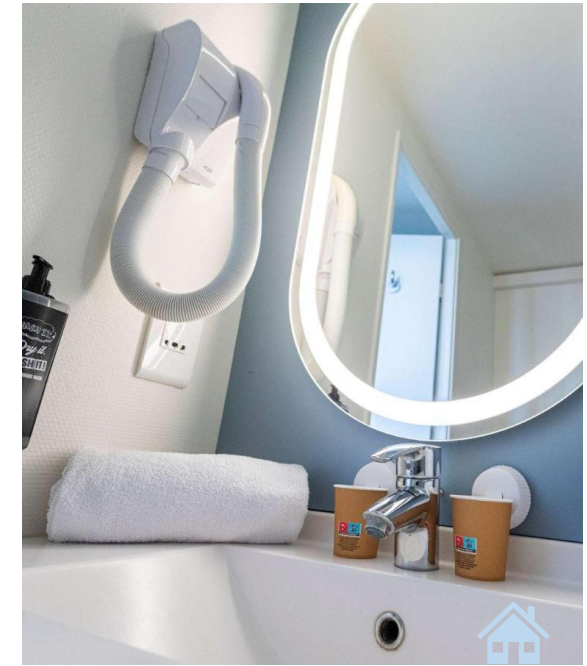

Ibis Granville

50 Bedrooms (0 twins + 14 quadruples)

Category	Bedding	Sofabed policy	Quantity	Capacity max	Superficy	Extra bed	Value add	Baby bed	Disabled rooms
Double	1 bed of 160cm	N/A	16	2	15sqm	No	Hair dryer, shower gel, towels, telephone, wifi flat screen TV, canal plus channels, office connections	Yes, FOC Upon availability	0
Double ocean view	1 bed of 160cm		24	2	15sqm				3
Quadruple (family)	1 bed of 160cm +2 beds of 80 cm		9	4					0
Quadruple (family) ocean view	1 bed of 160cm +2 beds of 80 cm		5	4	25sqm				0
Prestige	1 bed of 160cm	No additional fee, for 2a (bed of 140 cm)	5	4			+ Courtesy tray		0