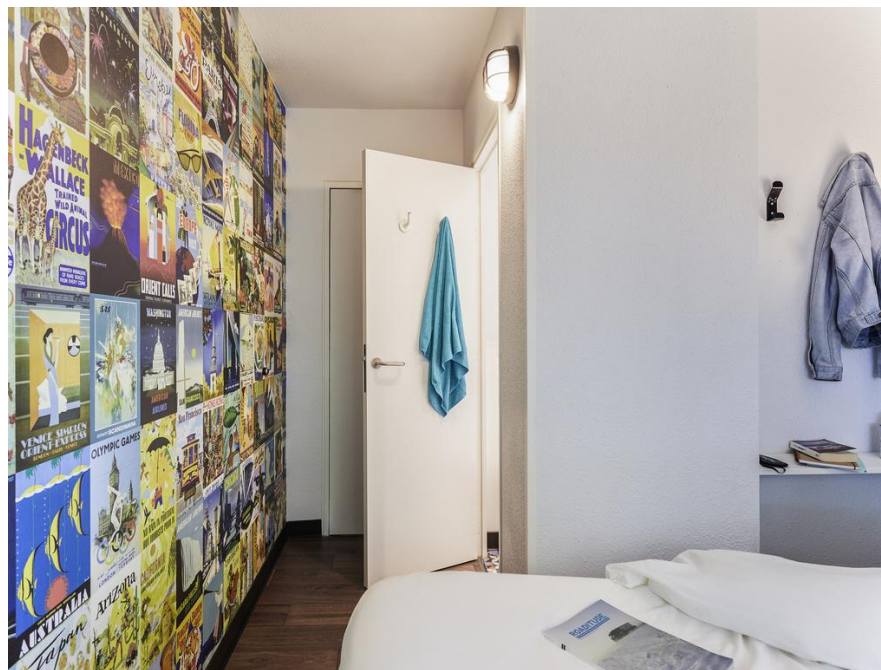

HotelF1 Avranches

67 Bedrooms (22 twins)

Bedroom	Bedding	Quantity	Capacity	Superficy	Extra bed	Value add	Baby bed	Disabled rooms
Cabrio	1 bed of 140cm	11	2	9sqm	N/A	Private bathroom, shower gel, bath towels, TV, Wifi	Yes, FOC Upon availability	1
Standard double	1 bed of 140cm	15	2	9sqm		1		
Standard with twin beds	2 beds of 80 cm	22	2	9sqm		0		
Break	1 bed of 140cm +1 mezzanine bed of 80 cm	13	3	9sqm		0		
Break with twin beds	2 lits de 80 cm +1 mezzanine bed of 80 cm	4	3	9sqm		0		
Family	1 bed of 140cm + 1 bed of 80 cm en mezzanine + 2 bunk beds de 80 cm	1	5	12,70sqm		0