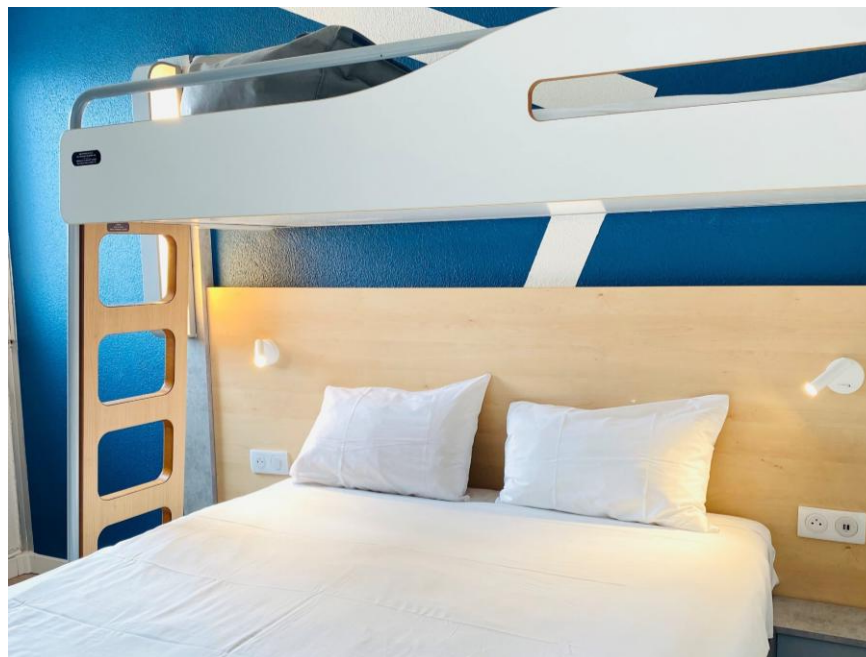

Ibis Budget Mondeville

64 Bedrooms (16 twins + 29 triples)

Bedroom	Bedding	Quantity	Capacity	Superficy	Value add	Baby bed	Disabled room
Standard room with 1 double bed	1 bed of 150 cm	14	2	12sqm	Shower gel, towels, large flat screen TV, wifi, canal plus channels.	Yes, FOC Upon availability	0
Standard room with 2 twin beds	2 beds of 90 cm	16	2	12sqm			0
Bedroom Triple	1 bed of 150 cm + 1 bunk bed of 90 cm	29	3	12sqm			3 14-16sqm
Bedroom Familiale	1 bed of 150 cm + 1 bunk bed of 90 cm + 1 bed of 90 cm	2	4	14sqm			0