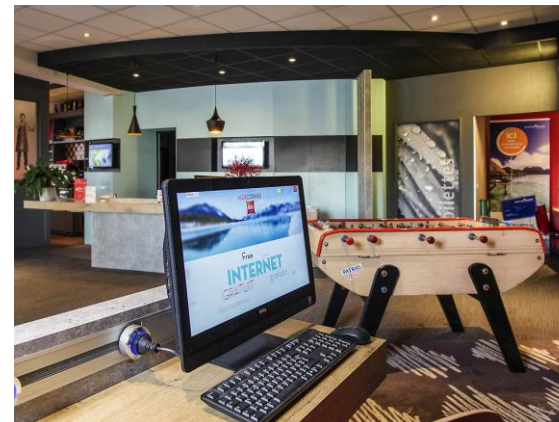

Ibis Falaise Normandy Heart 3*

- 30 minutes from Caen
- 40 minutes from Lisieux
- 1h30 from Le Mans

Ibis Falaise

- Central location in Normandy
- 78 Bedrooms
- 2 meeting space & 1 business corner
- Bar
- Restaurant with a terrasse
- Fitness room