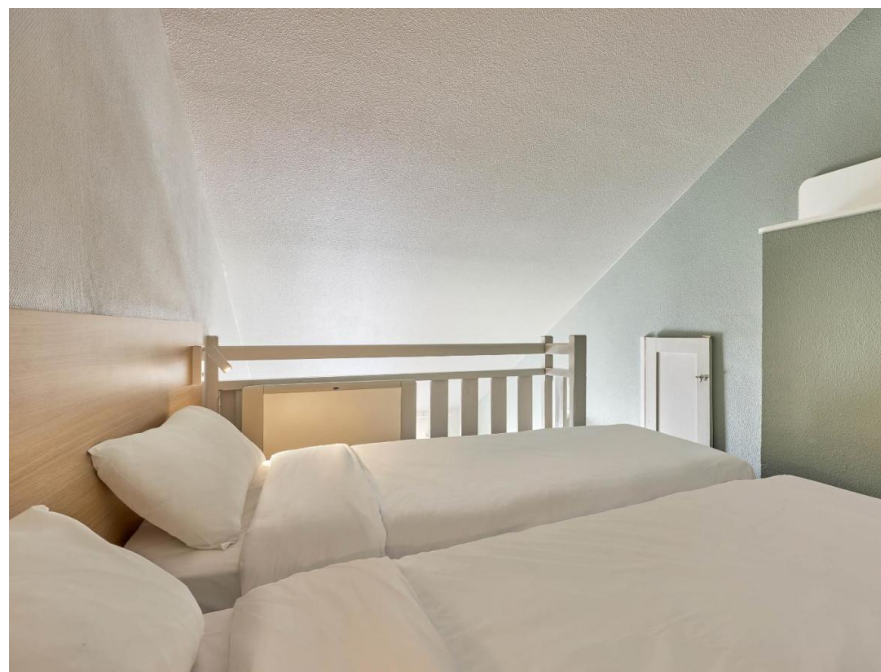

B&B Honfleur 2*

B&B Hôtel Honfleur

- Neer the normandy bridge/ A29
- 59 Bedrooms
- Breakfast area
- Sweet and savory snack dispensers
- Augusto Pizzas
- [Virtual tour](#)

B&B Honfleur

59 Bedrooms (7 twins + 12 families)

| Category | Bedding | Quantity | Capacity max | Superficy | Extra bed | Value add | Baby bed | Disabled rooms |
|---------------------------------------|----------------------------------|----------|--------------|-----------|-----------|---|----------------------------|----------------|
| Standard room with 1 double bed | 1 bed of 160cm | 36 | 2 | 13 sqm | No | Shower gel, towels, large flat screen TV, wifi, canal plus channels. | Yes, FOC Upon availability | 3 |
| Standard room with 2 twin beds | 2 beds of 90 cm | 7 | 2 | 13 sqm | | | | 0 |
| Family room | 1 bed of 160 cm + 2 lits de 90cm | 12 | 4 | 18 sqm | | | | 0 |
| Bedroom Plus | 1 bed of 160cm | 4 | 4 | 13 sqm | | Standard equipment + Coffee machine and hot drinks, + 2 towels, + hair dryer, + bottle of water + Hygiene kit | 0 | |