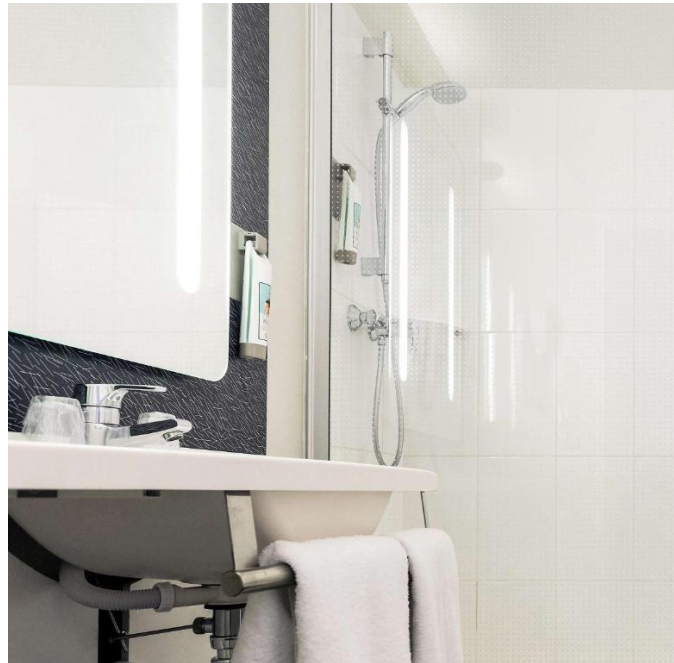

Ibis Laval

69 Bedrooms (20 twins)

| Bedroom | Bedding | Quantity | Capacity | Superficy | Extra bed | Value add | Baby bed | Disabled rooms |
|---------------------------|----------------------------------|-----------|----------|-----------|-----------|--|----------------------------|----------------|
| Standard double | 1 bed of 160cm | 40 | 2 | 15sq m | No | Hair dryer, shower gelbath towels, flat screen TV, phone, Wifi, canal plus channel | Yes, FOC Upon availability | 1 |
| Standard Twin beds | 2 beds of 80 cm | 20 | 2 | 15sq m | No | | | 0 |
| Familiale | 1 bed of 160cm + 1 bedside chair | 9 | 2a +1e | 18sq m | No | | | 2 |