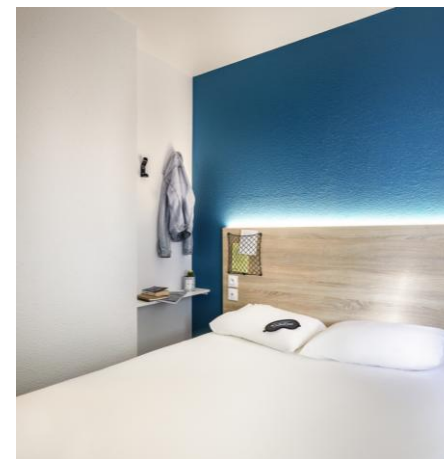

hotelF1

#ONHEROAD

HotelF1 Avranches

67 Bedrooms (22 twins)

| Bedroom | Bedding | Quantity | Capacity | Superficy | Extra bed | Value add | Baby bed | Disabled rooms |
|-------------------------|---|-----------|----------|-----------|-----------|---|-------------------------------|----------------|
| Cabrio | 1 bed of 140cm | 11 | 2 | 9sqm | N/A | Private bathroom, shower gel, bath towels, TV, Wifi | Yes, FOC Upon availability | 1 |
| Standard double | 1 bed of 140cm | 15 | 2 | 9sqm | | 1 | | |
| Standard with twin beds | 2 beds of 80 cm | 22 | 2 | 9sqm | | 0 | | |
| Break | 1 bed of 140cm +1 mezzanine bed of 80 cm | 13 | 3 | 9sqm | | 0 | | |
| Break with twin beds | 2 lits de 80 cm +1 mezzanine bed of 80 cm | 4 | 3 | 9sqm | | 0 | | |
| Family | 1 bed of 140cm + 1 bed of 80 cm en mezzanine + 2 bunk beds de 80 cm | 1 | 5 | 12,70sqm | | 0 | | |