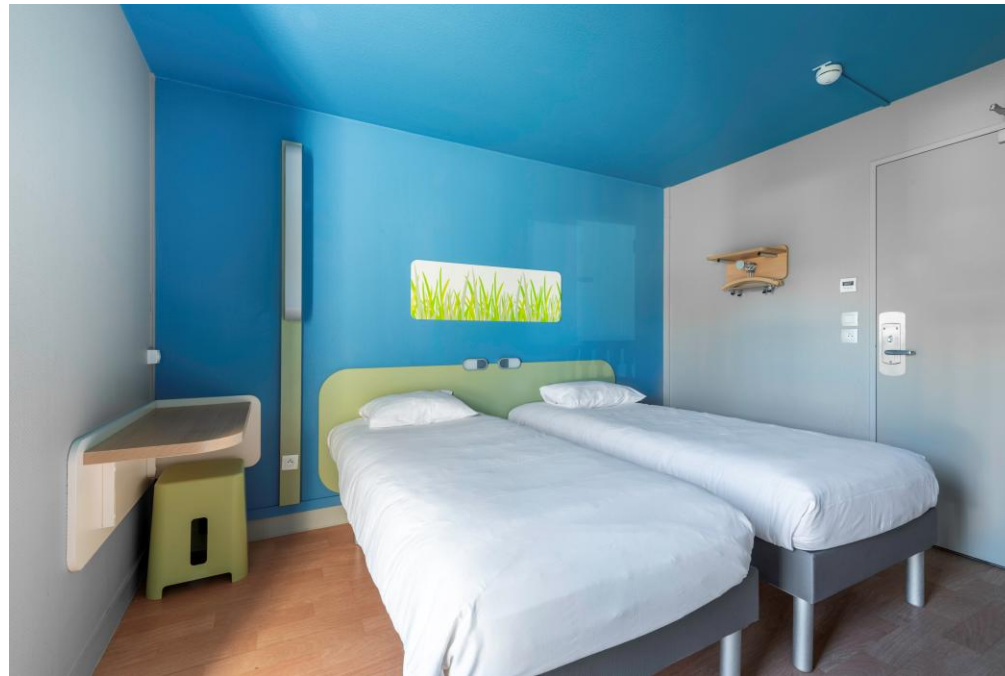

| Category | Bedding | Quantity | Capacity max | Superficy | Extra bed | Value add | Baby bed | Disabled rooms |
|---------------------------------------|----------------------------------|----------|--------------|-----------|-----------|---|----------------------------|----------------|
| Standard room with 1 double bed | 1 bed of 160cm | 36 | 2 | 13 sqm | No | Shower gel, towels, large flat screen TV, wifi, canal plus channels. | Yes, FOC Upon availability | 3 |
| Standard room with 2 twin beds | 2 beds of 90 cm | 7 | 2 | 13 sqm | | | | 0 |
| Family room | 1 bed of 160 cm + 2 lits de 90cm | 12 | 4 | 18 sqm | | | | 0 |
| Bedroom Plus | 1 bed of 160cm | 4 | 4 | 13 sqm | | Standard equipment + Coffee machine and hot drinks, + 2 towels, + hair dryer, + bottle of water + Hygiene kit | 0 | |

Ibis Budget Hérouville

47 Bedrooms (4 twins + 26 triples)

| Category | Bedding | Quantity | Capacity max | Superficy | Extra bed | Value add | Baby bed |
|---------------------------------------|---|----------|-------------------------------------|-----------|-----------|--|-------------------------------|
| Standard Triple room | 1 bed of 150cm And 1 bunk bed of 80cm | 26 | 3 | 12sqm | N/A | Shower gel, towels, large flat screen TV, wifi, canal plus channels. | Yes, FOC Upon availability |
| Standard room with 1 double bed | 1 bed of 150cm | 13 | 2 | 12sqm | | | |
| Standard room with 2 twin beds | 2 beds of 90cm | 4 | 2 | 12sqm | | | |
| Family room | 2 beds of 150cm + 1 bunk bed of 80cm | 2 | 5 adultes ou 2 adultes et 3 enfants | 24sqm | | | |
| PRM | 1 bed of 150cm + And 1 bunk bed of 80cm + 1 lit 90cm | 2 | 4 | 22sqm | | | |