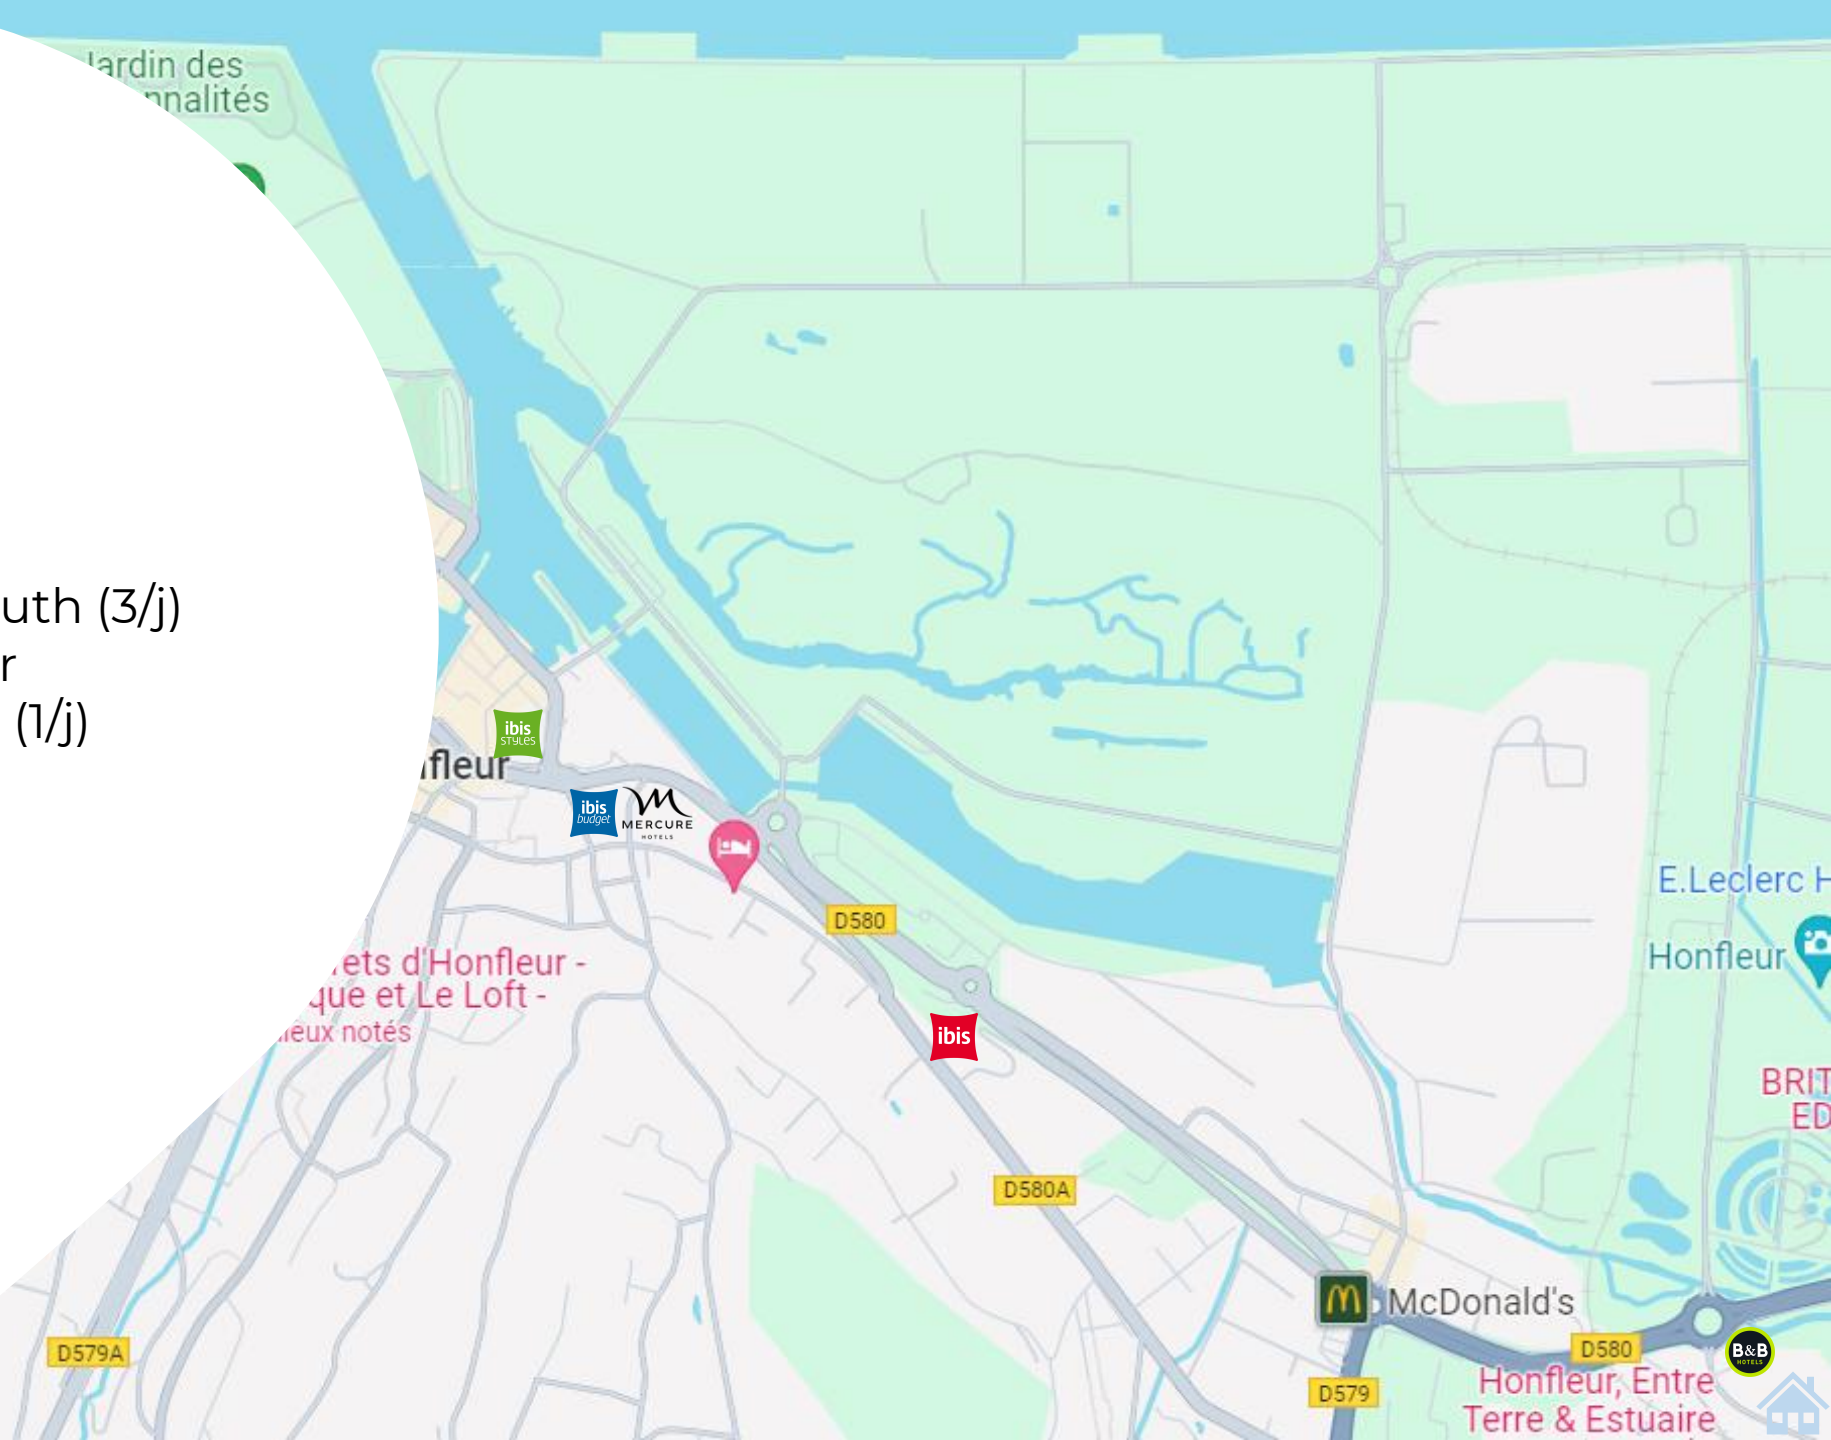

Ground Vibrates Eighty Miles Off

AN CANADIANS ACHIEVE OBJECTIVE...

The Hamilton Spectator

Dieppe

- The fabulous Dieppe market
- Saint-Jacques Church
- Foreshore City of the Sea
- Agapanthus garden
- Casino
- Thalasso et Spa - Les Bains de Dieppe

<https://www.dieppetourisme.com/>
<https://www.dieppe.fr/webcams/chateau>

HONFLEUR

- 2h30 from Paris by car
- 1h30 from Dieppe by car
- 1h from Ouistreham by car
- 6h (j) / 8h (n) from Portsmouth (3/j)
- 45min from Le Havre by car
- 10h45 (n) from Portsmouth (1/j)
- 5h from Bruxelles by car