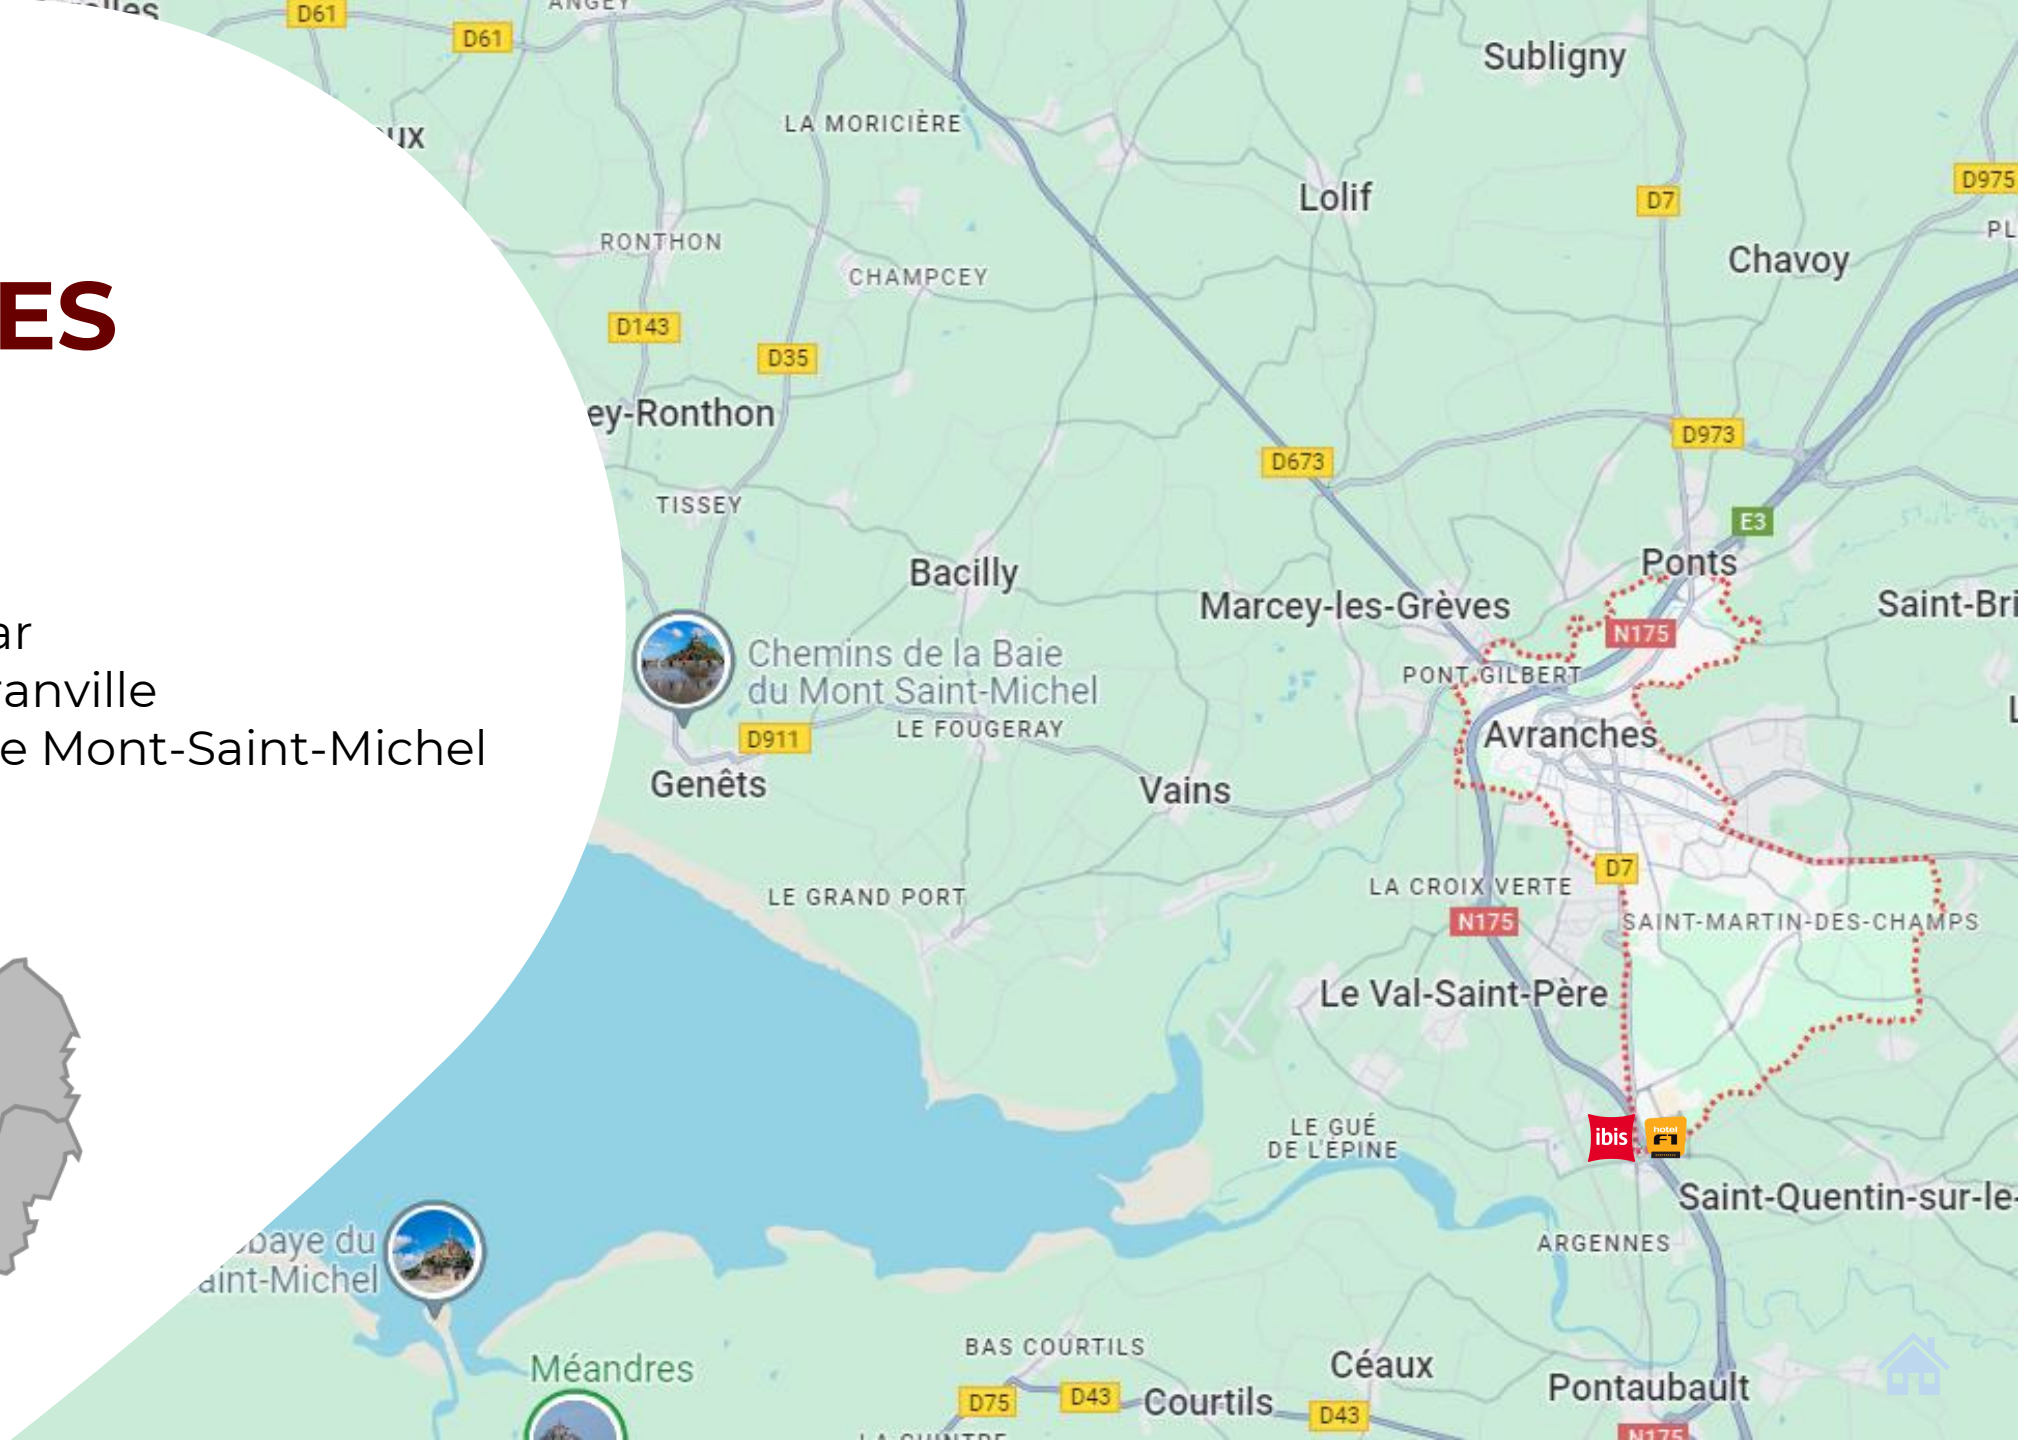

www.tourisme-granville-terre-mer.com

Granville

Access to the Channel Islands :

- Chausey 45 min
- Jersey 1h20
- Guernesey
- Sercq
- Aurigny
- Herm

<https://www.encotentin.fr/iles/traversees/>

AVRANCHES

- 1h15 from Caen
- 1h from Rennes
- 4h from Paris by car
- 35 minutes from Granville
- 25 minutes from the Mont-Saint-Michel